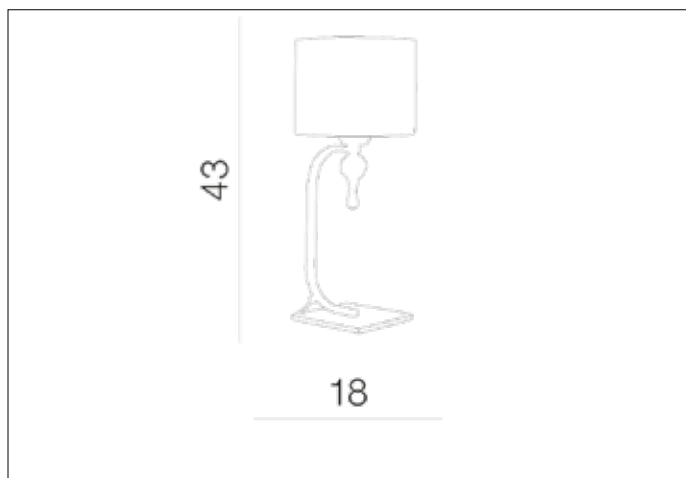

AZzardo[®]
LIGHTING

IMPRESS BLACK TABLE
AZ0502, EAN 5901238405023

Dimensions height / width / length [cm] Product Specifications

Product	43 x 18 x 18
Mounting inlet:	N/A x N/A x N/A
Ceiling base:	N/A x N/A x N/A
Shades	14 x 18 x N/A

Line	DECORATIVE
Type	Table
Type of track	N/A
Colour	Black
Material	Fabric / Acryl / Metal
Light source	1
Type of socket	E27
Lumens	N/A
Kelvins	N/A
Beam angle	N/A
Dimmable	N/A
CCT	N/A
RGB	N/A
RA	N/A
App remote control	N/A
Remote control	N/A
Voltage	230V
Power	max LED 50W
Switch location	On the wire
Protection class	IP20
Tilt	N/A
Rotation	N/A

Shipping info height / width / length [cm]

BOX 1:	37 x 22 x 19
BOX 2:	N/A x N/A x N/A
BOX 3:	N/A x N/A x N/A
Net weight [kg]	1,3
Gross weight [kg]	1,5

Energy efficiency

Azzardo Sp. z o.o.
ul. Strzeszyńska 33 60-479 Poznań,
NIP: 929-185-75-07