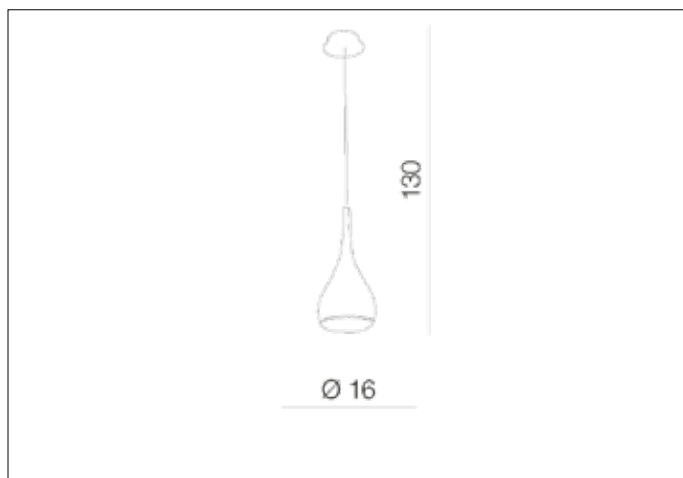

AZzardo[®]
LIGHTING

SPELL BLACK
AZ0288, EAN 5901238402886

Dimensions height / width / length [cm] Product Specifications

Product	130 x 16 x N/A
Mounting inlet:	N/A x N/A x N/A
Ceiling base:	2,5 x 10 x N/A
Shades	34 x 16 x N/A

Line	DECORATIVE
Type	Pendant
Type of track	N/A
Colour	Black
Material	Metal / Chrome
Light source	1
Type of socket	E27
Lumens	N/A
Kelvins	N/A
Beam angle	N/A
Dimmable	N/A
CCT	N/A
RGB	N/A
RA	N/A
App remote control	N/A
Remote control	N/A
Voltage	230V
Power	max LED 60W
Switch location	N/A
Protection class	IP20
Tilt	N/A
Rotation	N/A

Shipping info height / width / length [cm]

BOX 1:	42 x 22 x 22
BOX 2:	N/A x N/A x N/A
BOX 3:	N/A x N/A x N/A
Net weight [kg]	1
Gross weight [kg]	1,2

Energy efficiency

N/A

Azzardo Sp. z o.o.
ul. Strzeszyńska 33 60-479 Poznań,
NIP: 929-185-75-07