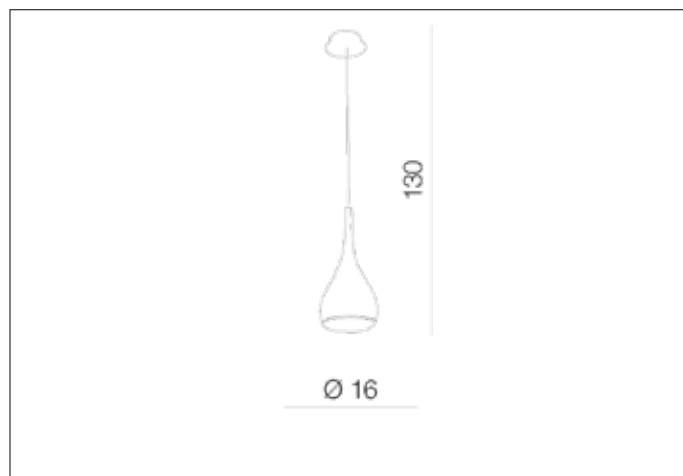

AZzardo[®]
LIGHTING

SPELL GOLD
AZO286, EAN 5901238402862

Dimensions height / width / length [cm] Product Specifications

Product	130 x 16 x N/A
Mounting inlet:	N/A x N/A x N/A
Ceiling base:	2,5 x 10 x N/A
Shades	34 x 16 x N/A

Line	DECORATIVE
Type	Pendant
Type of track	N/A
Colour	France Gold
Material	Metal / Chrome
Light source	1
Type of socket	E27
Lumens	N/A
Kelvins	N/A
Beam angle	N/A
Dimmable	N/A
CCT	N/A
RGB	N/A
RA	N/A
App remote control	N/A
Remote control	N/A
Voltage	230V
Power	max LED 60W
Switch location	N/A
Protection class	IP20
Tilt	N/A
Rotation	N/A

Shipping info height / width / length [cm]

BOX 1:	42 x 22 x 22
BOX 2:	N/A x N/A x N/A
BOX 3:	N/A x N/A x N/A
Net weight [kg]	1
Gross weight [kg]	1,2

Energy efficiency

N/A

Azzardo Sp. z o.o.
ul. Strzeszyńska 33 60-479 Poznań,
NIP: 929-185-75-07