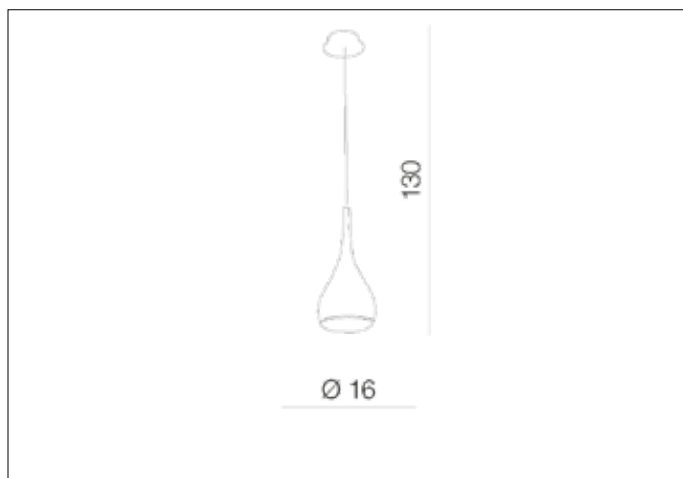

**AZzardo**<sup>®</sup>  
LIGHTING

SPELL CHROM  
AZO285, EAN 5901238402855

## Dimensions height / width / length [cm] Product Specifications

Product	130 x 16 x N/A
Mounting inlet:	N/A x N/A x N/A
Ceiling base:	2,5 x 10 x N/A
Shades	34 x 16 x N/A

Line	DECORATIVE
Type	Pendant
Type of track	N/A
Colour	Chrome
Material	Metal / Chrome
Light source	1
Type of socket	E27
Lumens	N/A
Kelvins	N/A
Beam angle	N/A
Dimmable	N/A
CCT	N/A
RGB	N/A
RA	N/A
App remote control	N/A
Remote control	N/A
Voltage	230V
Power	max LED 60W
Switch location	N/A
Protection class	IP20
Tilt	N/A
Rotation	N/A

## Shipping info height / width / length [cm]

BOX 1:	42 x 22 x 22
BOX 2:	N/A x N/A x N/A
BOX 3:	N/A x N/A x N/A
Net weight [kg]	1
Gross weight [kg]	1,2