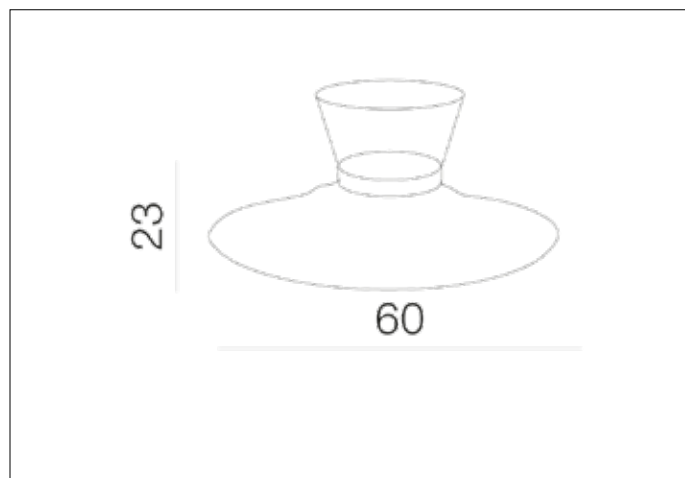

AZzardo[®]
LIGHTING

PIRES 60 TOP WHITE
AZ0281, EAN 5901238402817

Dimensions height / width / length [cm] Product Specifications

Product	23 x 60 x N/A
Mounting inlet:	N/A x N/A x N/A
Ceiling base:	7,6 x 18,5 x N/A
Shades	15 x 60 x N/A

Line	DECORATIVE
Type	Top
Type of track	N/A
Colour	White
Material	Glass / Metal
Light source	4
Type of socket	E27
Lumens	N/A
Kelvins	N/A
Beam angle	N/A
Dimmable	N/A
CCT	N/A
RGB	N/A
RA	N/A
App remote control	N/A
Remote control	N/A
Voltage	230V
Power	max LED 60W
Switch location	N/A
Protection class	IP20
Tilt	N/A
Rotation	N/A

Shipping info height / width / length [cm]

BOX 1:	36 x 67 x 67
BOX 2:	N/A x N/A x N/A
BOX 3:	N/A x N/A x N/A
Net weight [kg]	6
Gross weight [kg]	6,8

Energy efficiency

Azzardo Sp. z o.o.
ul. Strzeszyńska 33 60-479 Poznań,
NIP: 929-185-75-07