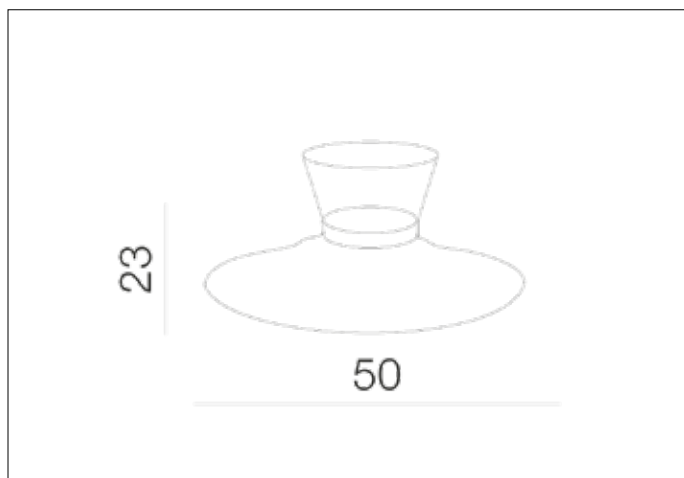

**AZzardo**<sup>®</sup>  
LIGHTING

PIRES 50 TOP WHITE  
AZ0280, EAN 5901238402800

### Dimensions height / width / length [cm] Product Specifications

Product	23 x 50 x N/A
Mounting inlet:	N/A x N/A x N/A
Ceiling base:	7,6 x 18,5 x N/A
Shades	14 x 50 x N/A

Line	DECORATIVE
Type	Top
Type of track	N/A
Colour	White
Material	Glass / Metal
Light source	3
Type of socket	E27
Lumens	N/A
Kelvins	N/A
Beam angle	N/A
Dimmable	N/A
CCT	N/A
RGB	N/A
RA	N/A
App remote control	N/A
Remote control	N/A
Voltage	230V
Power	max LED 60W
Switch location	N/A
Protection class	IP20
Tilt	N/A
Rotation	N/A

### Shipping info height / width / length [cm]

BOX 1:	35 x 57 x 57
BOX 2:	N/A x N/A x N/A
BOX 3:	N/A x N/A x N/A
Net weight [kg]	4
Gross weight [kg]	4,5