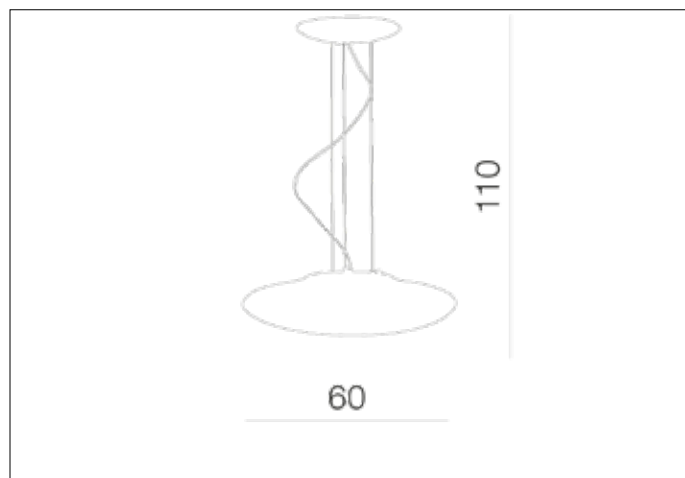

AZzardo[®]
LIGHTING

PIRES 60 WHITE
AZ0278, EAN 5901238402787

Dimensions height / width / length [cm] Product Specifications

Product	110 x 60 x N/A
Mounting inlet:	N/A x N/A x N/A
Ceiling base:	3 x 15 x N/A
Shades	15 x 60 x N/A

Line	DECORATIVE
Type	Pendant
Type of track	N/A
Colour	White
Material	Glass / Metal
Light source	4
Type of socket	E27
Lumens	N/A
Kelvins	N/A
Beam angle	N/A
Dimmable	N/A
CCT	N/A
RGB	N/A
RA	N/A
App remote control	N/A
Remote control	N/A
Voltage	230V
Power	max LED 60W
Switch location	N/A
Protection class	IP20
Tilt	N/A
Rotation	N/A

Shipping info height / width / length [cm]

BOX 1:	36 x 67 x 67
BOX 2:	N/A x N/A x N/A
BOX 3:	N/A x N/A x N/A
Net weight [kg]	6,1
Gross weight [kg]	6,8

Energy efficiency

N/A

Azzardo Sp. z o.o.
ul. Strzeszyńska 33 60-479 Poznań,
NIP: 929-185-75-07