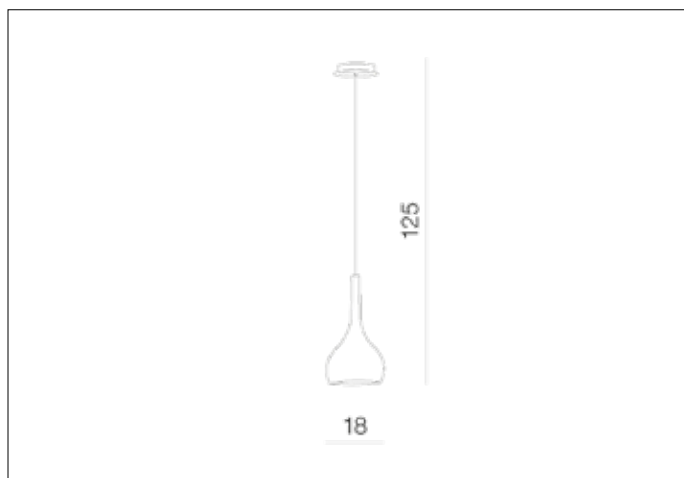

AZzardo[®]
LIGHTING

SOUL 1 BLACK
AZ0273, EAN 5901238402732

Dimensions height / width / length [cm] Product Specifications

Product	125 x 18 x 18
Mounting inlet:	N/A x N/A x N/A
Ceiling base:	2,5 x 14 x N/A
Shades	40 x 18 x N/A

Line	DECORATIVE
Type	Pendant
Type of track	N/A
Colour	Black
Material	Glass / Metal
Light source	1
Type of socket	E27
Lumens	N/A
Kelvins	N/A
Beam angle	N/A
Dimmable	N/A
CCT	N/A
RGB	N/A
RA	N/A
App remote control	N/A
Remote control	N/A
Voltage	230V
Power	max LED 60W
Switch location	N/A
Protection class	IP20
Tilt	N/A
Rotation	N/A

Shipping info height / width / length [cm]

BOX 1:	51 x 24 x 24
BOX 2:	N/A x N/A x N/A
BOX 3:	N/A x N/A x N/A
Net weight [kg]	1,4
Gross weight [kg]	1,5

Energy efficiency

N/A

Azzardo Sp. z o.o.
ul. Strzeszyńska 33 60-479 Poznań,
NIP: 929-185-75-07