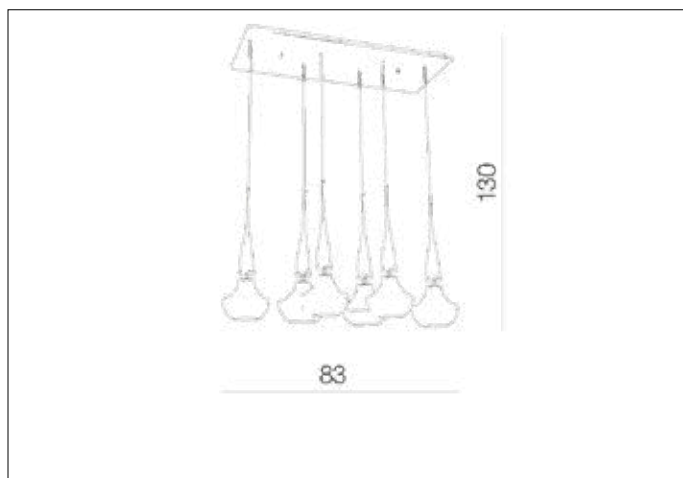

AZzardo[®]
LIGHTING

TASOS 6 BLACK
AZ0262, EAN 5901238402626

Dimensions height / width / length [cm] Product Specifications

Product	130 x 83 x 37
Mounting inlet:	N/A x N/A x N/A
Ceiling base:	2,5 x 77 x 31
Shades	13 ~ 29 x 15 ~ 5 x N/A

Line	DECORATIVE
Type	Pendant
Type of track	N/A
Colour	Black
Material	Glass / Metal
Light source	6
Type of socket	E14
Lumens	N/A
Kelvins	N/A
Beam angle	N/A
Dimmable	N/A
CCT	N/A
RGB	N/A
RA	N/A
App remote control	N/A
Remote control	N/A
Voltage	230V
Power	max LED 40W
Switch location	N/A
Protection class	IP20
Tilt	N/A
Rotation	N/A

Shipping info height / width / length [cm]

BOX 1:	44,5 x 84 x 38
BOX 2:	N/A x N/A x N/A
BOX 3:	N/A x N/A x N/A
Net weight [kg]	7,4
Gross weight [kg]	8,3

Energy efficiency

N/A

Azzardo Sp. z o.o.
ul. Strzeszyńska 33 60-479 Poznań,
NIP: 929-185-75-07