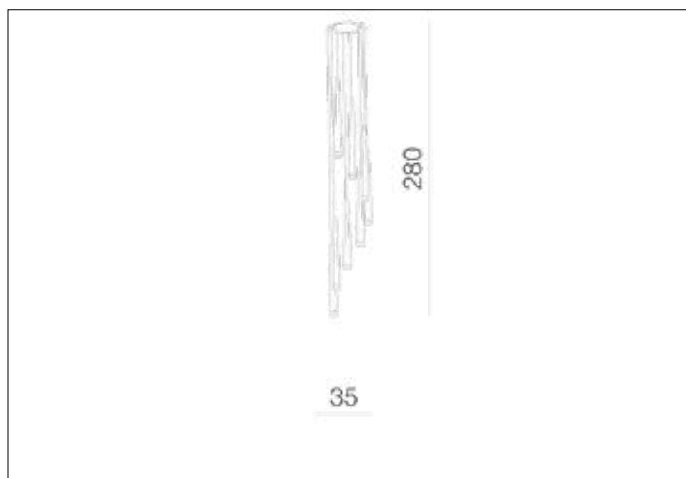

AZzardo[®]
LIGHTING

STYLO 8 WHITE
AZO209, EAN 5901238402091

Dimensions height / width / length [cm] Product Specifications

Product	280 x 35 x N/A
Mounting inlet:	N/A x N/A x N/A
Ceiling base:	5 x 30 x N/A
Shades	62 x 5 x N/A

Line	DECORATIVE
Type	Pendant
Type of track	N/A
Colour	White
Material	Metal / Glass
Light source	8
Type of socket	G9
Lumens	N/A
Kelvins	N/A
Beam angle	N/A
Dimmable	N/A
CCT	N/A
RGB	N/A
RA	N/A
App remote control	N/A
Remote control	N/A
Voltage	230V
Power	max LED 40W
Switch location	N/A
Protection class	IP20
Tilt	N/A
Rotation	N/A

Shipping info height / width / length [cm]

BOX 1:	33 x 25 x 65
BOX 2:	N/A x N/A x N/A
BOX 3:	N/A x N/A x N/A
Net weight [kg]	9,5
Gross weight [kg]	10,6

Energy efficiency

N/A

Azzardo Sp. z o.o.
ul. Strzeszyńska 33 60-479 Poznań,
NIP: 929-185-75-07