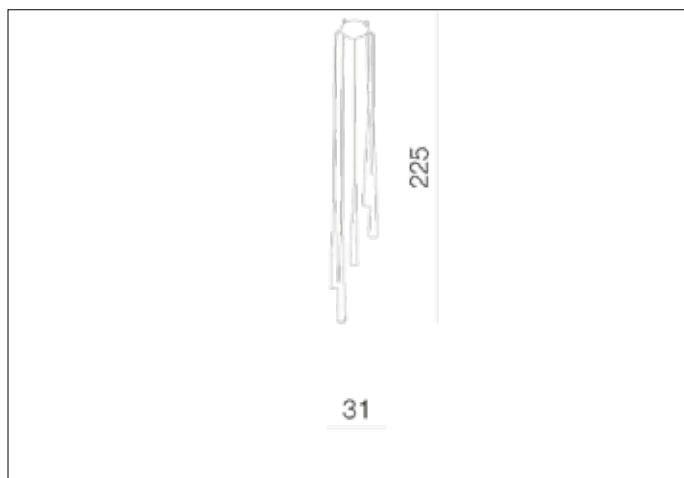

**AZzardo**<sup>®</sup>  
LIGHTING

STYLO 5 WHITE  
AZO208, EAN 5901238402084

## Dimensions height / width / length [cm] Product Specifications

Product	225 x 31 x N/A
Mounting inlet:	N/A x N/A x N/A
Ceiling base:	5 x 26 x N/A
Shades	62 x 5 x N/A

Line	DECORATIVE
Type	Pendant
Type of track	N/A
Colour	White
Material	Metal / Glass
Light source	5
Type of socket	G9
Lumens	N/A
Kelvins	N/A
Beam angle	N/A
Dimmable	N/A
CCT	N/A
RGB	N/A
RA	N/A
App remote control	N/A
Remote control	N/A
Voltage	230V
Power	max LED 40W
Switch location	N/A
Protection class	IP20
Tilt	N/A
Rotation	N/A

## Shipping info height / width / length [cm]

BOX 1:	15 x 41 x 65
BOX 2:	N/A x N/A x N/A
BOX 3:	N/A x N/A x N/A
Net weight [kg]	6,4
Gross weight [kg]	7