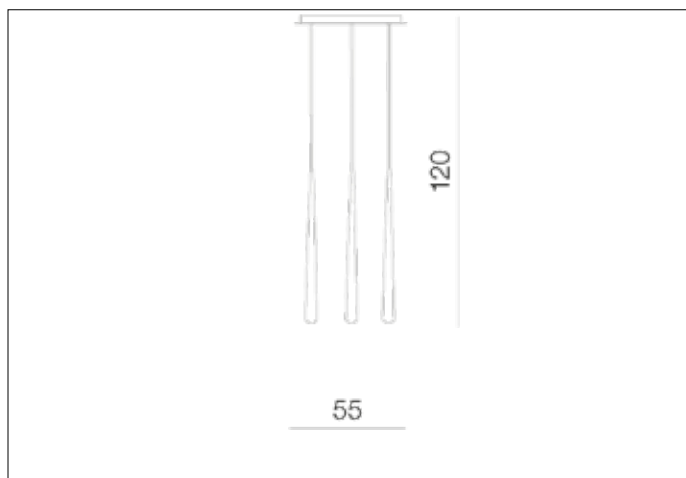

AZzardo[®]
LIGHTING

STYLO 3 WHITE
AZ0207, EAN 5901238402077

Dimensions height / width / length [cm] Product Specifications

Product	120 x 55 x 6
Mounting inlet:	N/A x N/A x N/A
Ceiling base:	3 x 55 x 6
Shades	62 x 5 x N/A

Line	DECORATIVE
Type	Pendant
Type of track	N/A
Colour	White
Material	Metal / Glass
Light source	3
Type of socket	G9
Lumens	N/A
Kelvins	N/A
Beam angle	N/A
Dimmable	N/A
CCT	N/A
RGB	N/A
RA	N/A
App remote control	N/A
Remote control	N/A
Voltage	230V
Power	max LED 40W
Switch location	N/A
Protection class	IP20
Tilt	N/A
Rotation	N/A

Shipping info height / width / length [cm]

BOX 1:	19 x 26 x 66
BOX 2:	N/A x N/A x N/A
BOX 3:	N/A x N/A x N/A
Net weight [kg]	4,1
Gross weight [kg]	4,5

Energy efficiency

N/A

Azzardo Sp. z o.o.
ul. Strzeszyńska 33 60-479 Poznań,
NIP: 929-185-75-07