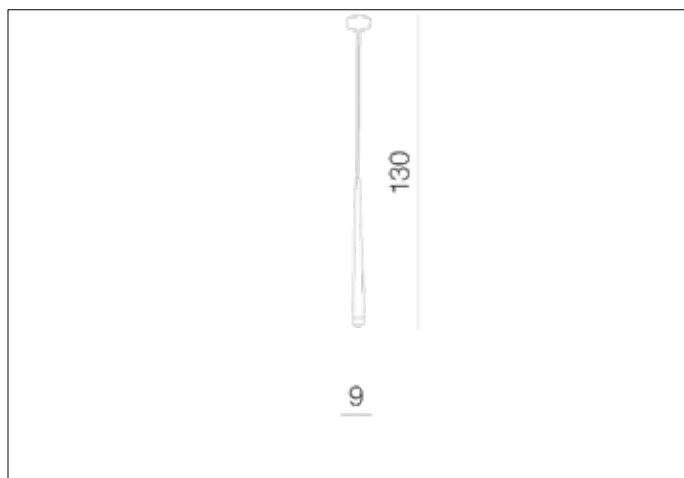

## Dimensions height / width / length [cm] Product Specifications

Product	130 x 9 x N/A
Mounting inlet:	N/A x N/A x N/A
Ceiling base:	3 x 9 x N/A
Shades	62 x 5 x N/A

Line	DECORATIVE
Type	Pendant
Type of track	N/A
Colour	White
Material	Metal / Glass
Light source	1
Type of socket	G9
Lumens	N/A
Kelvins	N/A
Beam angle	N/A
Dimmable	N/A
CCT	N/A
RGB	N/A
RA	N/A
App remote control	N/A
Remote control	N/A
Voltage	230V
Power	max LED 40W
Switch location	N/A
Protection class	IP20
Tilt	N/A
Rotation	N/A

## Shipping info height / width / length [cm]

BOX 1:	13 x 13 x 76
BOX 2:	N/A x N/A x N/A
BOX 3:	N/A x N/A x N/A
Net weight [kg]	1,5
Gross weight [kg]	1,7