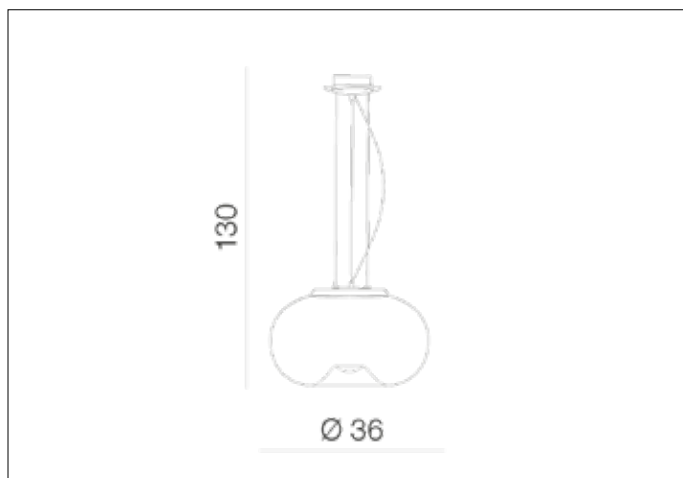

AZzardo[®]
 LIGHTING

 OPTIMA 2
 AZ0205, EAN 5901238402053

Dimensions height / width / length [cm] **Product Specifications**

Product	130 x 36 x N/A
Mounting inlet:	N/A x N/A x N/A
Ceiling base:	4 x 15 x N/A
Shades	19 x 36 x N/A

Line	DECORATIVE
Type	Pendant
Type of track	N/A
Colour	White
Material	Glass / Metal
Light source	3
Type of socket	E27
Lumens	N/A
Kelvins	N/A
Beam angle	N/A
Dimmable	N/A
CCT	N/A
RGB	N/A
RA	N/A
App remote control	N/A
Remote control	N/A
Voltage	230V
Power	max LED 40W
Switch location	N/A
Protection class	IP20
Tilt	N/A
Rotation	N/A

Shipping info height / width / length [cm]

BOX 1:	35 x 47 x 47
BOX 2:	N/A x N/A x N/A
BOX 3:	N/A x N/A x N/A
Net weight [kg]	4,7
Gross weight [kg]	5,2

Energy efficiency

N/A

 Azzardo Sp. z o.o.
 ul. Strzeszyńska 33 60-479 Poznań,
 NIP: 929-185-75-07