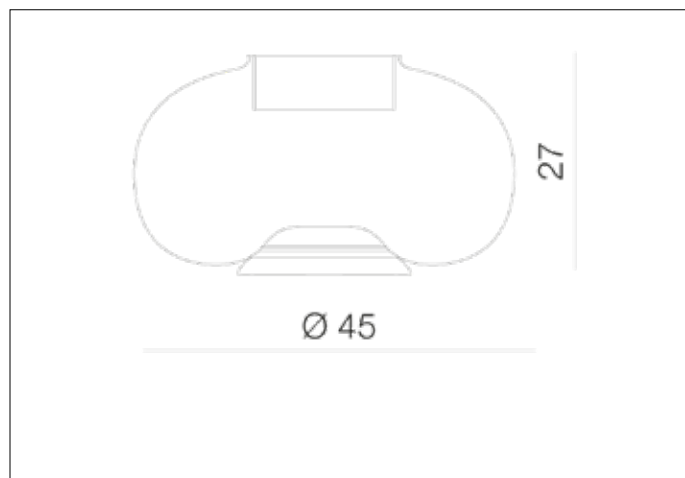

AZzardo[®]
 LIGHTING

FLORA

AZ0185, EAN 5901238401858

Dimensions height / width / length [cm] **Product Specifications**

Product	27 x 45 x N/A
Mounting inlet:	N/A x N/A x N/A
Ceiling base:	N/A x N/A x N/A
Shades	N/A x N/A x N/A

Line	DECORATIVE
Type	Table
Type of track	N/A
Colour	White
Material	Glass / Metal
Light source	3
Type of socket	E27
Lumens	N/A
Kelvins	N/A
Beam angle	N/A
Dimmable	N/A
CCT	N/A
RGB	N/A
RA	N/A
App remote control	N/A
Remote control	N/A
Voltage	230V
Power	max LED 60W
Switch location	On the wire
Protection class	IP20
Tilt	N/A
Rotation	N/A

Shipping info height / width / length [cm]

BOX 1:	35 x 55 x 55
BOX 2:	N/A x N/A x N/A
BOX 3:	N/A x N/A x N/A
Net weight [kg]	4,5
Gross weight [kg]	5,2

Energy efficiency

N/A

Azzardo Sp. z o.o.
 ul. Strzeszyńska 33 60-479 Poznań,
 NIP: 929-185-75-07