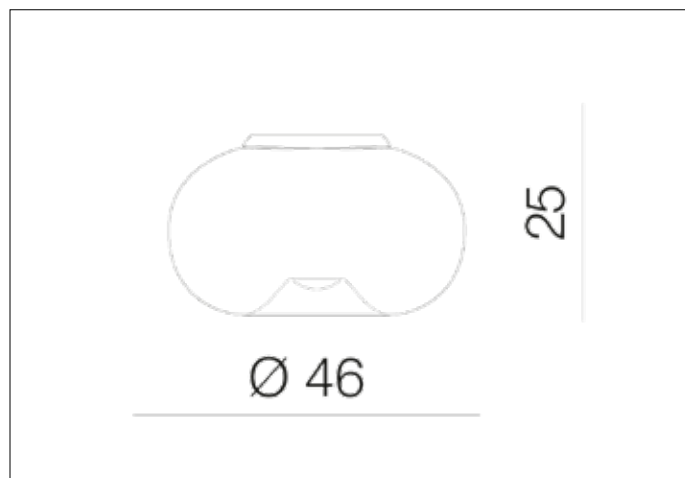

AZzardo[®]
LIGHTING

OPTIMA C
AZ0183, EAN 5901238401834

Dimensions height / width / length [cm] Product Specifications

Product	25 x 46 x N/A
Mounting inlet:	N/A x N/A x N/A
Ceiling base:	2,5 x 20 x N/A
Shades	N/A x N/A x N/A

Line	DECORATIVE
Type	Top / Wall
Type of track	N/A
Colour	White
Material	Glass / Metal
Light source	5
Type of socket	E27
Lumens	N/A
Kelvins	N/A
Beam angle	N/A
Dimmable	N/A
CCT	N/A
RGB	N/A
RA	N/A
App remote control	N/A
Remote control	N/A
Voltage	230V
Power	max LED 40W
Switch location	N/A
Protection class	IP20
Tilt	N/A
Rotation	N/A

Shipping info height / width / length [cm]

BOX 1:	40 x 58 x 60
BOX 2:	N/A x N/A x N/A
BOX 3:	N/A x N/A x N/A
Net weight [kg]	5
Gross weight [kg]	6,5

Energy efficiency

N/A

Azzardo Sp. z o.o.
ul. Strzeszyńska 33 60-479 Poznań,
NIP: 929-185-75-07