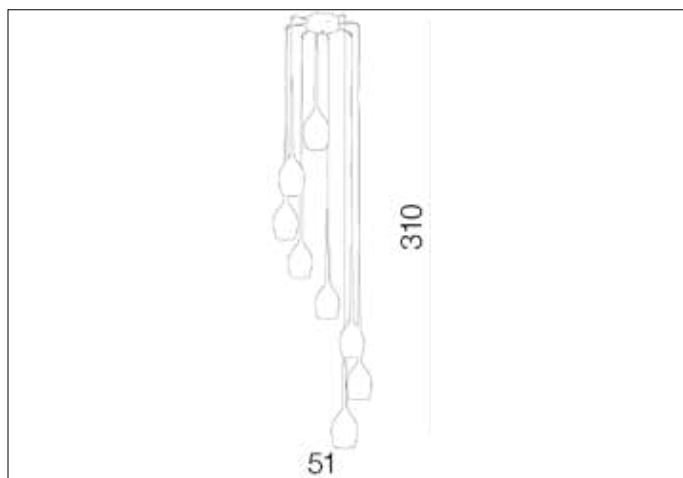

**AZzardo**<sup>®</sup>  
LIGHTING

IZZA 8 WHITE  
AZ0160, EAN 5901238401605

## Dimensions height / width / length [cm] Product Specifications

Product	310 x 51 x N/A
Mounting inlet:	N/A x N/A x N/A
Ceiling base:	9 x 38 x N/A
Shades	21 x 13 x N/A

Line	DECORATIVE
Type	Pendant
Type of track	N/A
Colour	Shiny White
Material	Glass / Metal
Light source	8
Type of socket	E14
Lumens	N/A
Kelvins	N/A
Beam angle	N/A
Dimmable	N/A
CCT	N/A
RGB	N/A
RA	N/A
App remote control	N/A
Remote control	N/A
Voltage	230V
Power	max LED 50W
Switch location	N/A
Protection class	IP20
Tilt	N/A
Rotation	N/A

## Shipping info height / width / length [cm]

BOX 1:	42 x 52 x 52
BOX 2:	N/A x N/A x N/A
BOX 3:	N/A x N/A x N/A
Net weight [kg]	9
Gross weight [kg]	9,8