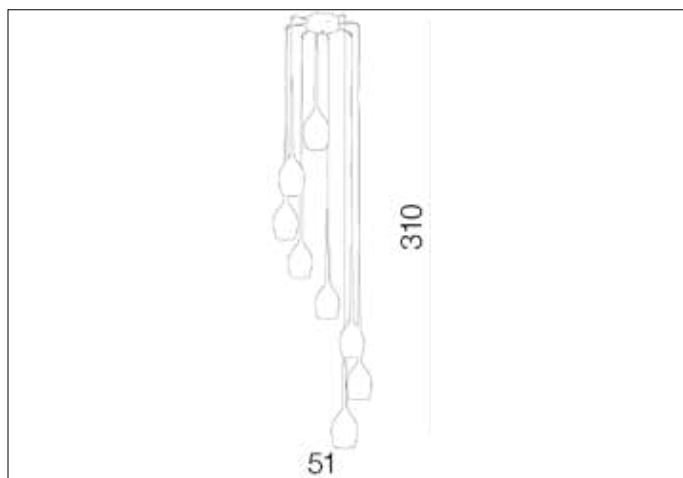

AZzardo[®]
LIGHTING

IZZA 8 BLACK
AZO159, EAN 5901238401599

Dimensions height / width / length [cm] Product Specifications

Product	310 x 51 x N/A
Mounting inlet:	N/A x N/A x N/A
Ceiling base:	9 x 38 x N/A
Shades	21 x 13 x N/A

Line	DECORATIVE
Type	Pendant
Type of track	N/A
Colour	Shiny Black
Material	Glass / Metal
Light source	8
Type of socket	E14
Lumens	N/A
Kelvins	N/A
Beam angle	N/A
Dimmable	N/A
CCT	N/A
RGB	N/A
RA	N/A
App remote control	N/A
Remote control	N/A
Voltage	230V
Power	max LED 50W
Switch location	N/A
Protection class	IP20
Tilt	N/A
Rotation	N/A

Shipping info height / width / length [cm]

BOX 1:	41 x 52 x 52
BOX 2:	N/A x N/A x N/A
BOX 3:	N/A x N/A x N/A
Net weight [kg]	10,8
Gross weight [kg]	12

Energy efficiency

N/A

Azzardo Sp. z o.o.
ul. Strzeszyńska 33 60-479 Poznań,
NIP: 929-185-75-07