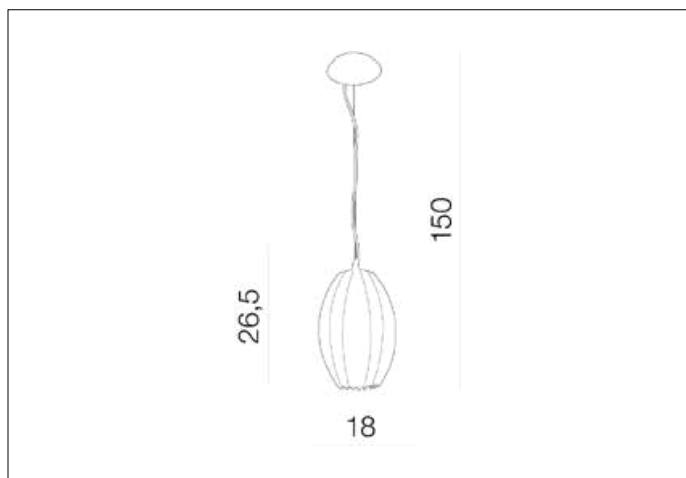

AZzardo[®]
LIGHTING

ELBA PENDANT
AZ0158, EAN 5901238401582

Dimensions height / width / length [cm] Product Specifications

Product	150 x 18 x N/A
Mounting inlet:	N/A x N/A x N/A
Ceiling base:	3,5 x 13 x N/A
Shades	27 x 18 x N/A

Line	DECORATIVE
Type	Pendant
Type of track	N/A
Colour	Black / White
Material	Acryl / Metal / Glass
Light source	1
Type of socket	E27
Lumens	N/A
Kelvins	N/A
Beam angle	N/A
Dimmable	N/A
CCT	N/A
RGB	N/A
RA	N/A
App remote control	N/A
Remote control	N/A
Voltage	230V
Power	max LED 60W
Switch location	N/A
Protection class	IP20
Tilt	N/A
Rotation	N/A

Shipping info height / width / length [cm]

BOX 1:	46 x 23 x 23
BOX 2:	N/A x N/A x N/A
BOX 3:	N/A x N/A x N/A
Net weight [kg]	1,9
Gross weight [kg]	2,1

Energy efficiency

N/A

Azzardo Sp. z o.o.
ul. Strzeszyńska 33 60-479 Poznań,
NIP: 929-185-75-07