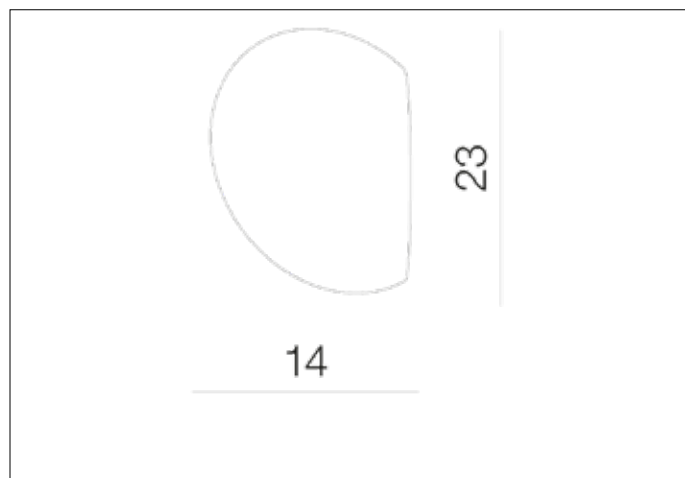

AZzardo[®]
 LIGHTING

 LOTUS ORANGE
 AZO153, EAN 5901238401537

Dimensions height / width / length [cm] **Product Specifications**

Product	23 x 14 x 12
Mounting inlet:	N/A x N/A x N/A
Ceiling base:	N/A x N/A x N/A
Shades	N/A x N/A x N/A

Line	DECORATIVE
Type	Wall
Type of track	N/A
Colour	Orange
Material	Glass / Metal
Light source	1
Type of socket	E14
Lumens	N/A
Kelvins	N/A
Beam angle	N/A
Dimmable	N/A
CCT	N/A
RGB	N/A
RA	N/A
App remote control	N/A
Remote control	N/A
Voltage	230V
Power	max LED 50W
Switch location	N/A
Protection class	IP20
Tilt	N/A
Rotation	N/A

Shipping info height / width / length [cm]

BOX 1:	19 x 34 x 21
BOX 2:	N/A x N/A x N/A
BOX 3:	N/A x N/A x N/A
Net weight [kg]	0,7
Gross weight [kg]	0,8

Energy efficiency

N/A

 Azzardo Sp. z o.o.
 ul. Strzeszyńska 33 60-479 Poznań,
 NIP: 929-185-75-07