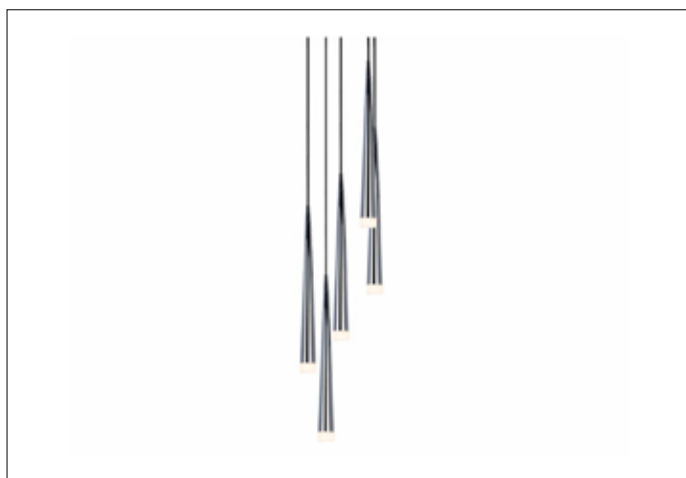

AZzardo[®]
LIGHTING

STYLO 5 CHROME
AZO134, EAN 5901238401346

Dimensions height / width / length [cm] Product Specifications

Product	225 x 31 x N/A
Mounting inlet:	N/A x N/A x N/A
Ceiling base:	5 x 26 x N/A
Shades	62 x 5 x N/A

Line	DECORATIVE
Type	Pendant
Type of track	N/A
Colour	Chrome
Material	Metal / Glass
Light source	5
Type of socket	G9
Lumens	N/A
Kelvins	N/A
Beam angle	N/A
Dimmable	N/A
CCT	N/A
RGB	N/A
RA	N/A
App remote control	N/A
Remote control	N/A
Voltage	230V
Power	max LED 40W
Switch location	N/A
Protection class	IP20
Tilt	N/A
Rotation	N/A