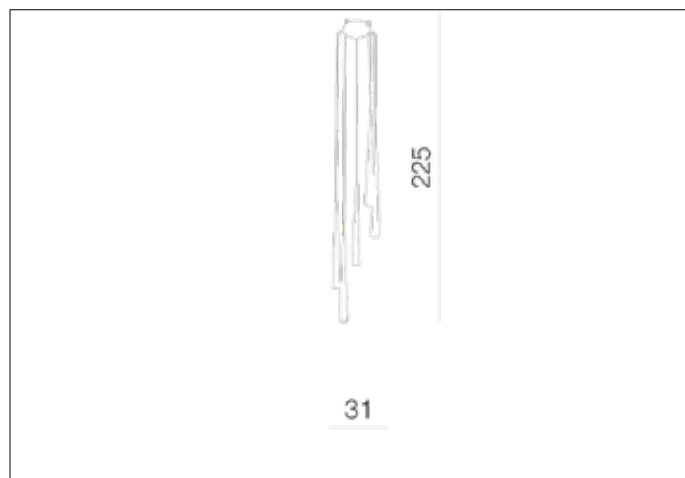

AZzardo[®]
LIGHTING

STYLO 5 CHROME
AZO134, EAN 5901238401346

Dimensions height / width / length [cm] Product Specifications

Product	225 x 31 x N/A
Mounting inlet:	N/A x N/A x N/A
Ceiling base:	5 x 26 x N/A
Shades	62 x 5 x N/A

Line	DECORATIVE
Type	Pendant
Type of track	N/A
Colour	Chrome
Material	Metal / Glass
Light source	5
Type of socket	G9
Lumens	N/A
Kelvins	N/A
Beam angle	N/A
Dimmable	N/A
CCT	N/A
RGB	N/A
RA	N/A
App remote control	N/A
Remote control	N/A
Voltage	230V
Power	max LED 40W
Switch location	N/A
Protection class	IP20
Tilt	N/A
Rotation	N/A

Shipping info height / width / length [cm]

BOX 1:	15 x 41 x 65
BOX 2:	N/A x N/A x N/A
BOX 3:	N/A x N/A x N/A
Net weight [kg]	6,4
Gross weight [kg]	7

Energy efficiency

N/A

Azzardo Sp. z o.o.
ul. Strzeszyńska 33 60-479 Poznań,
NIP: 929-185-75-07