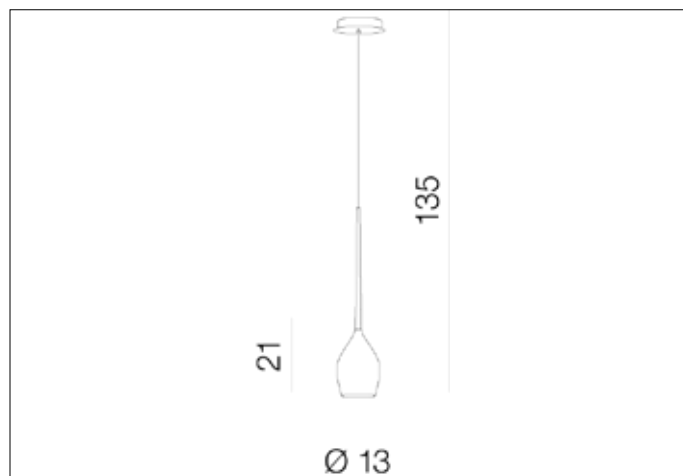

AZzardo[®]
LIGHTING

IZZA 1 WHITE

AZ0131, EAN 5901238401315

Dimensions height / width / length [cm] Product Specifications

Product	135 x 13 x 13
Mounting inlet:	N/A x N/A x N/A
Ceiling base:	3,5 x 13 x N/A
Shades	21 x 13 x N/A

Line	DECORATIVE
Type	Pendant
Type of track	N/A
Colour	Shiny White
Material	Glass / Metal
Light source	1
Type of socket	E14
Lumens	N/A
Kelvins	N/A
Beam angle	N/A
Dimmable	N/A
CCT	N/A
RGB	N/A
RA	N/A
App remote control	N/A
Remote control	N/A
Voltage	230V
Power	max LED 50W
Switch location	N/A
Protection class	IP20
Tilt	N/A
Rotation	N/A

Shipping info height / width / length [cm]

BOX 1:	20 x 43 x 20
BOX 2:	N/A x N/A x N/A
BOX 3:	N/A x N/A x N/A
Net weight [kg]	1,8
Gross weight [kg]	2

Energy efficiency

N/A

Azzardo Sp. z o.o.
ul. Strzeszyńska 33 60-479 Poznań,
NIP: 929-185-75-07