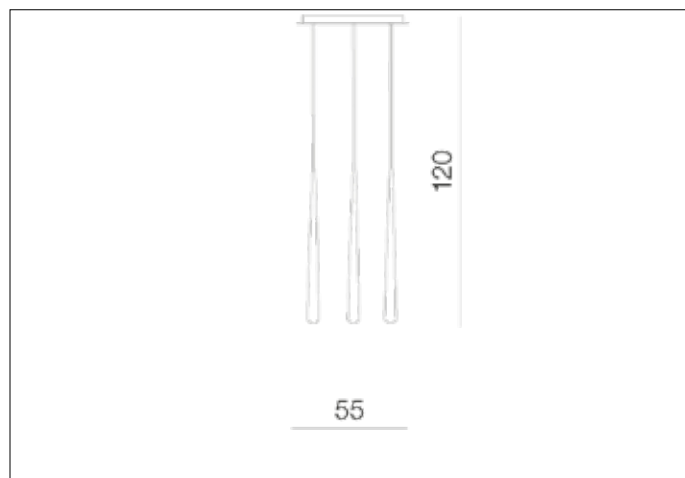

AZzardo[®]
LIGHTING

STYLO 3 BLACK
AZO118, EAN 5901238401186

Dimensions height / width / length [cm] Product Specifications

Product	120 x 55 x 6
Mounting inlet:	N/A x N/A x N/A
Ceiling base:	3 x 55 x 6
Shades	62 x 5 x N/A

Line	DECORATIVE
Type	Pendant
Type of track	N/A
Colour	Black
Material	Metal / Glass
Light source	3
Type of socket	G9
Lumens	N/A
Kelvins	N/A
Beam angle	N/A
Dimmable	N/A
CCT	N/A
RGB	N/A
RA	N/A
App remote control	N/A
Remote control	N/A
Voltage	230V
Power	max LED 40W
Switch location	N/A
Protection class	IP20
Tilt	N/A
Rotation	N/A

Shipping info height / width / length [cm]

BOX 1:	19 x 26 x 66
BOX 2:	N/A x N/A x N/A
BOX 3:	N/A x N/A x N/A
Net weight [kg]	4,1
Gross weight [kg]	4,5

Energy efficiency

N/A

Azzardo Sp. z o.o.
ul. Strzeszyńska 33 60-479 Poznań,
NIP: 929-185-75-07