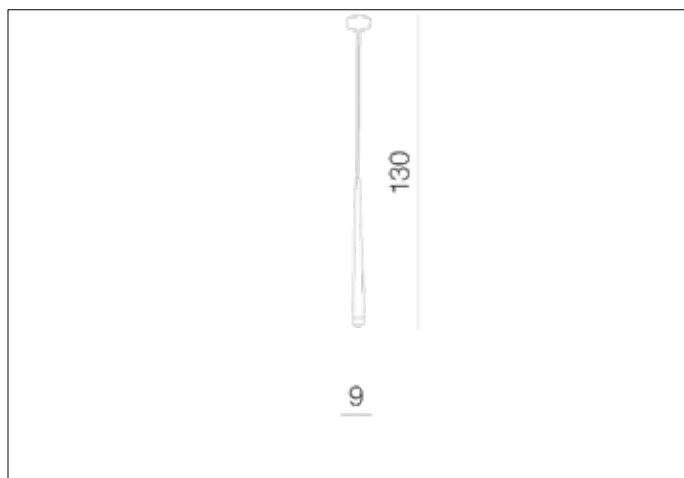

AZzardo[®]
LIGHTING

STYLO 1 BLACK
AZO116, EAN 5901238401162

Dimensions height / width / length [cm] Product Specifications

Product	130 x 9 x N/A
Mounting inlet:	N/A x N/A x N/A
Ceiling base:	3 x 9 x N/A
Shades	62 x 5 x N/A

Line	DECORATIVE
Type	Pendant
Type of track	N/A
Colour	Black
Material	Metal / Glass
Light source	1
Type of socket	G9
Lumens	N/A
Kelvins	N/A
Beam angle	N/A
Dimmable	N/A
CCT	N/A
RGB	N/A
RA	N/A
App remote control	N/A
Remote control	N/A
Voltage	230V
Power	max LED 40W
Switch location	N/A
Protection class	IP20
Tilt	N/A
Rotation	N/A

Shipping info height / width / length [cm]

BOX 1:	13 x 13 x 76
BOX 2:	N/A x N/A x N/A
BOX 3:	N/A x N/A x N/A
Net weight [kg]	1,5
Gross weight [kg]	1,7

Energy efficiency

N/A

Azzardo Sp. z o.o.
ul. Strzeszyńska 33 60-479 Poznań,
NIP: 929-185-75-07