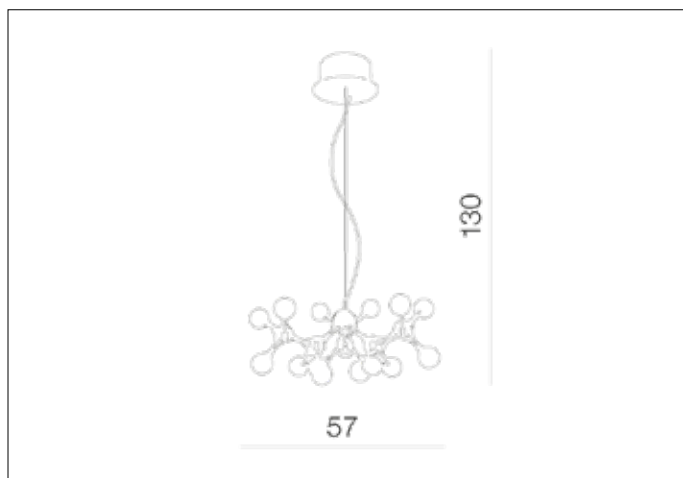

AZzardo[®]
LIGHTING

NEURONO 15
AZ0107, EAN 5901238401070

Dimensions height / width / length [cm] Product Specifications

Product	130 x 57 x 27
Mounting inlet:	N/A x N/A x N/A
Ceiling base:	8 x 18 ~ 13,5 x N/A
Shades	6 x 6 x N/A

Line	DECORATIVE
Type	Pendant
Type of track	N/A
Colour	White / Chrome
Material	Glass / Metal
Light source	15
Type of socket	G4
Lumens	N/A
Kelvins	N/A
Beam angle	N/A
Dimmable	N/A
CCT	N/A
RGB	N/A
RA	N/A
App remote control	N/A
Remote control	N/A
Voltage	230 ~ 12V
Power	max LED 20W
Switch location	N/A
Protection class	IP20
Tilt	N/A
Rotation	N/A

Shipping info height / width / length [cm]

BOX 1:	27 x 57 x 53
BOX 2:	N/A x N/A x N/A
BOX 3:	N/A x N/A x N/A
Net weight [kg]	5
Gross weight [kg]	5,4

Energy efficiency

N/A

Azzardo Sp. z o.o.
ul. Strzeszyńska 33 60-479 Poznań,
NIP: 929-185-75-07