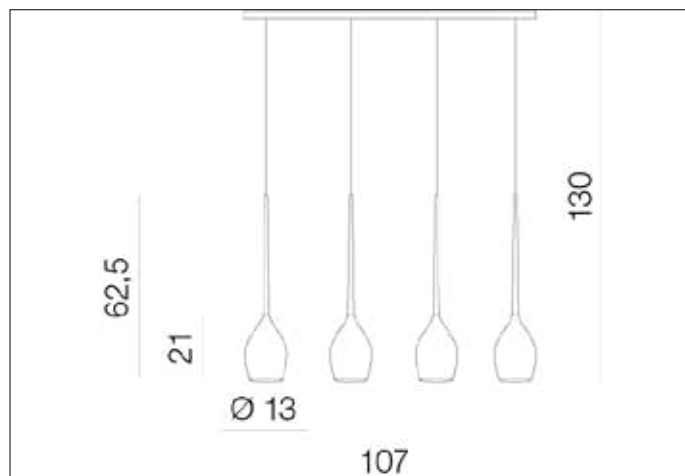

AZzardo[®]
LIGHTING

IZZA 4 WHITE
AZO101, EAN 5901238401018

Dimensions height / width / length [cm] Product Specifications

Product	130 x 107 x 13
Mounting inlet:	N/A x N/A x N/A
Ceiling base:	2,5 x 107 x 8
Shades	21 x 13 x N/A

Line	DECORATIVE
Type	Pendant
Type of track	N/A
Colour	Shiny White
Material	Glass / Metal
Light source	4
Type of socket	E14
Lumens	N/A
Kelvins	N/A
Beam angle	N/A
Dimmable	N/A
CCT	N/A
RGB	N/A
RA	N/A
App remote control	N/A
Remote control	N/A
Voltage	230V
Power	max LED 50W
Switch location	N/A
Protection class	IP20
Tilt	N/A
Rotation	N/A

Shipping info height / width / length [cm]

BOX 1:	36 x 110 x 18
BOX 2:	N/A x N/A x N/A
BOX 3:	N/A x N/A x N/A
Net weight [kg]	6,3
Gross weight [kg]	7

Energy efficiency

N/A

Azzardo Sp. z o.o.
ul. Strzeszyńska 33 60-479 Poznań,
NIP: 929-185-75-07