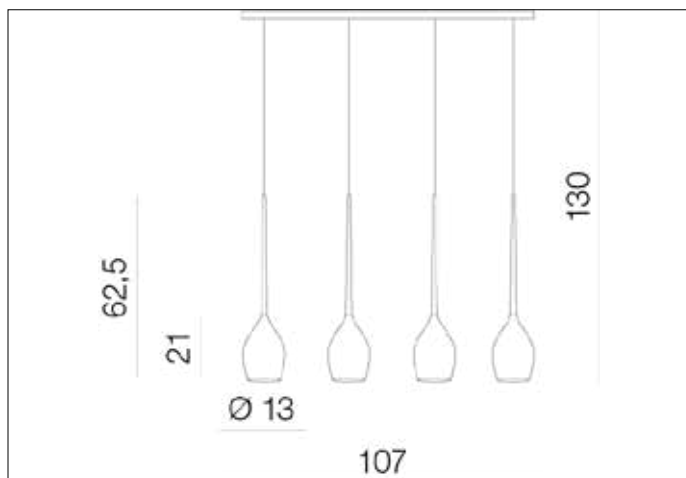

AZzardo[®]
LIGHTING

IZZA 4 BLACK
AZO100, EAN 5901238401001

Dimensions height / width / length [cm] Product Specifications

Product	130 x 107 x 13
Mounting inlet:	N/A x N/A x N/A
Ceiling base:	2,5 x 107 x 8
Shades	21 x 13 x N/A

Line	DECORATIVE
Type	Pendant
Type of track	N/A
Colour	Shiny Black
Material	Glass / Metal
Light source	4
Type of socket	E14
Lumens	N/A
Kelvins	N/A
Beam angle	N/A
Dimmable	N/A
CCT	N/A
RGB	N/A
RA	N/A
App remote control	N/A
Remote control	N/A
Voltage	230V
Power	max LED 50W
Switch location	N/A
Protection class	IP20
Tilt	N/A
Rotation	N/A

Shipping info height / width / length [cm]

BOX 1:	36 x 110 x 18
BOX 2:	N/A x N/A x N/A
BOX 3:	N/A x N/A x N/A
Net weight [kg]	8,1
Gross weight [kg]	9

Energy efficiency

N/A

Azzardo Sp. z o.o.
ul. Strzeszyńska 33 60-479 Poznań,
NIP: 929-185-75-07