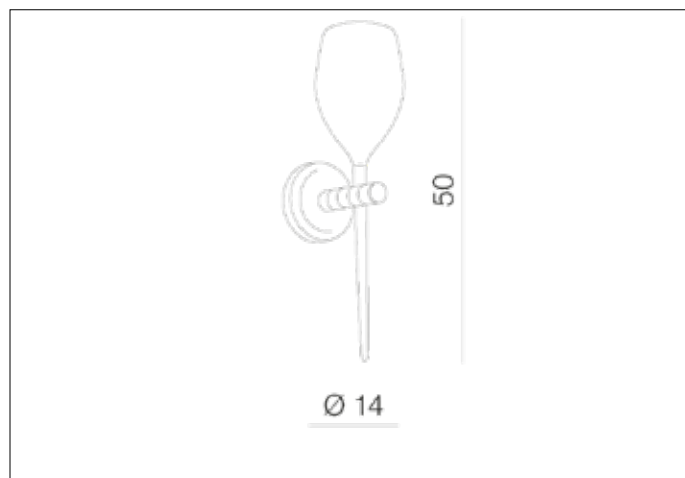

AZzardo[®]
LIGHTING

IZZA WALL BLACK
AZ0098, EAN 5901238400981

Dimensions height / width / length [cm] Product Specifications

| | |
|-----------------|-----------------|
| Product | 50 x 14 x 20 |
| Mounting inlet: | N/A x N/A x N/A |
| Ceiling base: | N/A x N/A x N/A |
| Shades | 21 x 14 x N/A |

| | |
|--------------------|---------------|
| Line | DECORATIVE |
| Type | Wall |
| Type of track | N/A |
| Colour | Shiny Black |
| Material | Glass / Metal |
| Light source | 1 |
| Type of socket | G4 |
| Lumens | N/A |
| Kelvins | N/A |
| Beam angle | N/A |
| Dimmable | N/A |
| CCT | N/A |
| RGB | N/A |
| RA | N/A |
| App remote control | N/A |
| Remote control | N/A |
| Voltage | 230V |
| Power | max LED 40W |
| Switch location | N/A |
| Protection class | IP20 |
| Tilt | N/A |
| Rotation | N/A |

Shipping info height / width / length [cm]

| | |
|-------------------|-----------------|
| BOX 1: | 28 x 42 x 23 |
| BOX 2: | N/A x N/A x N/A |
| BOX 3: | N/A x N/A x N/A |
| Net weight [kg] | 1,7 |
| Gross weight [kg] | 1,9 |