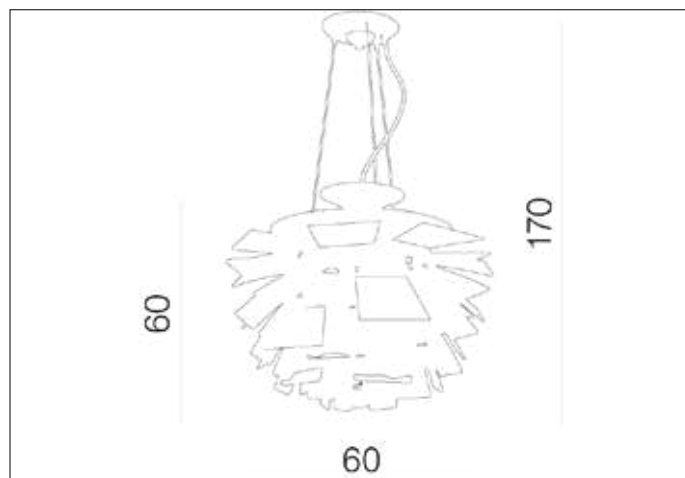

AZzardo[®]
LIGHTING

FLOWER

AZ0097, EAN 5901238400974

Dimensions height / width / length [cm] Product Specifications

Product	170 x 60 x 60
Mounting inlet:	N/A x N/A x N/A
Ceiling base:	7 x 16 x N/A
Shades	60 x 60 x N/A

Line	DECORATIVE
Type	Pendant
Type of track	N/A
Colour	Aluminium
Material	Metal
Light source	1
Type of socket	E27
Lumens	N/A
Kelvins	N/A
Beam angle	N/A
Dimmable	N/A
CCT	N/A
RGB	N/A
RA	N/A
App remote control	N/A
Remote control	N/A
Voltage	230V
Power	max LED 100W
Switch location	N/A
Protection class	IP20
Tilt	N/A
Rotation	N/A

Shipping info height / width / length [cm]

BOX 1:	66 x 66 x 66
BOX 2:	N/A x N/A x N/A
BOX 3:	N/A x N/A x N/A
Net weight [kg]	6,3
Gross weight [kg]	7,1

Energy efficiency

Azzardo Sp. z o.o.
ul. Strzeszyńska 33 60-479 Poznań,
NIP: 929-185-75-07