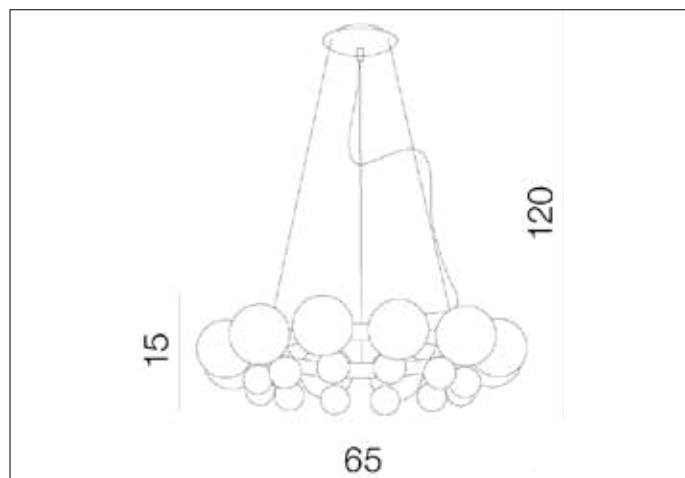

AZzardo[®]
LIGHTING

ESPERANZA

AZ0095, EAN 5901238400950

Dimensions height / width / length [cm] Product Specifications

Product	120 x 65 x N/A
Mounting inlet:	N/A x N/A x N/A
Ceiling base:	3,5 x 15 x N/A
Shades	11 x 11 ~ 65 x N/A

Line	DECORATIVE
Type	Pendant
Type of track	N/A
Colour	White / Chrome
Material	Glass / Metal
Light source	12
Type of socket	G9
Lumens	N/A
Kelvins	N/A
Beam angle	N/A
Dimmable	N/A
CCT	N/A
RGB	N/A
RA	N/A
App remote control	N/A
Remote control	N/A
Voltage	230V
Power	max LED 40W
Switch location	N/A
Protection class	IP20
Tilt	N/A
Rotation	N/A

Shipping info height / width / length [cm]

BOX 1:	28 x 56 x 55
BOX 2:	N/A x N/A x N/A
BOX 3:	N/A x N/A x N/A
Net weight [kg]	6,1
Gross weight [kg]	6,8

Energy efficiency

Azzardo Sp. z o.o.
ul. Strzeszyńska 33 60-479 Poznań,
NIP: 929-185-75-07