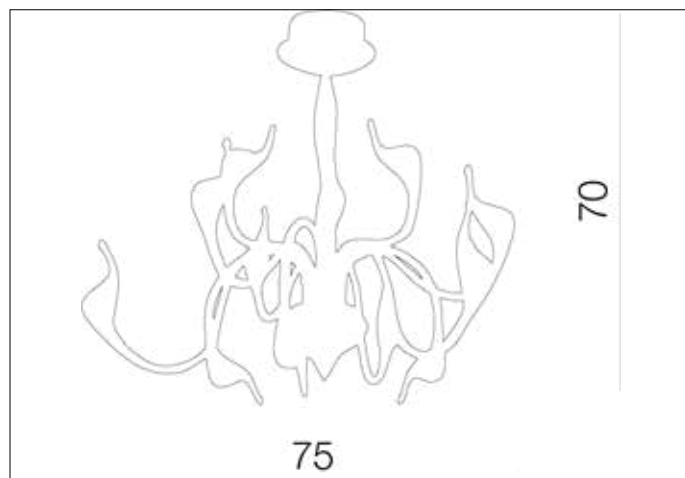

AZzardo[®]
 LIGHTING

SNAKE WHITE

AZ0045, EAN 5901238400455

Dimensions height / width / length [cm] **Product Specifications**

| | |
|-----------------|-----------------|
| Product | 70 x 75 x N/A |
| Mounting inlet: | N/A x N/A x N/A |
| Ceiling base: | 6 x 20 x N/A |
| Shades | N/A x N/A x N/A |

| | |
|--------------------|--------------|
| Line | DECORATIVE |
| Type | Pendant |
| Type of track | N/A |
| Colour | White |
| Material | Metal |
| Light source | 12 |
| Type of socket | G4 |
| Lumens | 70 |
| Kelvins | 3000 |
| Beam angle | N/A |
| Dimmable | N/A |
| CCT | N/A |
| RGB | N/A |
| RA | N/A |
| App remote control | N/A |
| Remote control | N/A |
| Voltage | 12V |
| Power | max LED 260W |
| Switch location | N/A |
| Protection class | IP20 |
| Tilt | N/A |
| Rotation | N/A |

Shipping info height / width / length [cm]

| | |
|-------------------|-----------------|
| BOX 1: | 73 x 82 x 24 |
| BOX 2: | N/A x N/A x N/A |
| BOX 3: | N/A x N/A x N/A |
| Net weight [kg] | 6,2 |
| Gross weight [kg] | 6,9 |