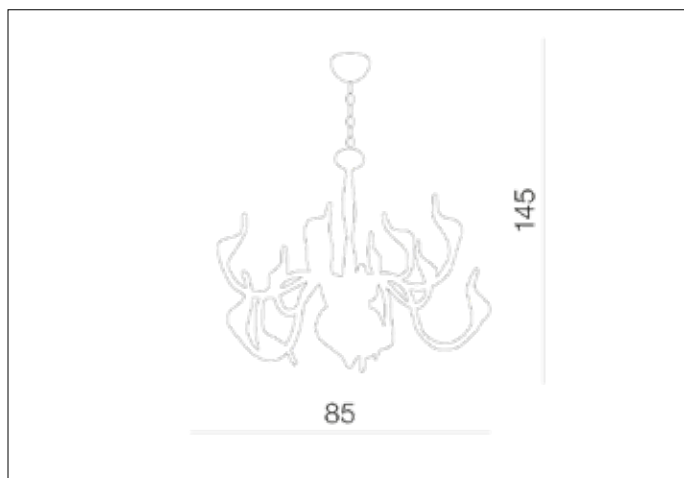

AZzardo[®]
 LIGHTING

 SNAKE 2 CHROME
 AZ0043, EAN 5901238400431

Dimensions height / width / length [cm] **Product Specifications**

Product	145 x 85 x N/A
Mounting inlet:	N/A x N/A x N/A
Ceiling base:	6 x 21 x N/A
Shades	N/A x N/A x N/A

Line	DECORATIVE
Type	Pendant
Type of track	N/A
Colour	Chrome
Material	Metal
Light source	15
Type of socket	G4
Lumens	N/A
Kelvins	N/A
Beam angle	N/A
Dimmable	N/A
CCT	N/A
RGB	N/A
RA	N/A
App remote control	N/A
Remote control	N/A
Voltage	12V
Power	max LED 300W
Switch location	N/A
Protection class	IP20
Tilt	N/A
Rotation	N/A

Shipping info height / width / length [cm]

BOX 1:	24 x 75 x 75
BOX 2:	N/A x N/A x N/A
BOX 3:	N/A x N/A x N/A
Net weight [kg]	7,7
Gross weight [kg]	8,5

Energy efficiency

N/A

 Azzardo Sp. z o.o.
 ul. Strzeszyńska 33 60-479 Poznań,
 NIP: 929-185-75-07