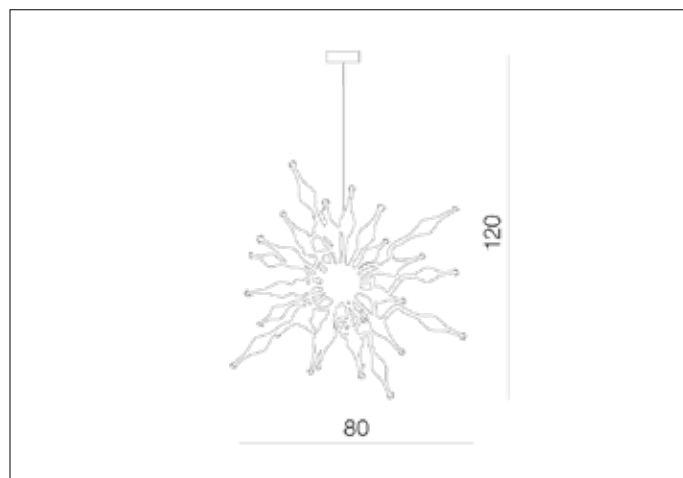

AZzardo[®]
LIGHTING

PIPES

AZ0040, EAN 5901238400400

Dimensions height / width / length [cm] Product Specifications

Product	120 x 80 x 80
Mounting inlet:	N/A x N/A x N/A
Ceiling base:	10 x 20 x N/A
Shades	80 x 80 x N/A

Line	DECORATIVE
Type	Pendant
Type of track	N/A
Colour	Chrome
Material	Metal
Light source	30
Type of socket	G4
Lumens	N/A
Kelvins	N/A
Beam angle	N/A
Dimmable	N/A
CCT	N/A
RGB	N/A
RA	N/A
App remote control	N/A
Remote control	N/A
Voltage	12V
Power	max LED 20W
Switch location	N/A
Protection class	IP20
Tilt	N/A
Rotation	N/A

Shipping info height / width / length [cm]

BOX 1:	78 x 102 x 102
BOX 2:	N/A x N/A x N/A
BOX 3:	N/A x N/A x N/A
Net weight [kg]	25,5
Gross weight [kg]	28

Energy efficiency

N/A

Azzardo Sp. z o.o.
ul. Strzeszyńska 33 60-479 Poznań,
NIP: 929-185-75-07