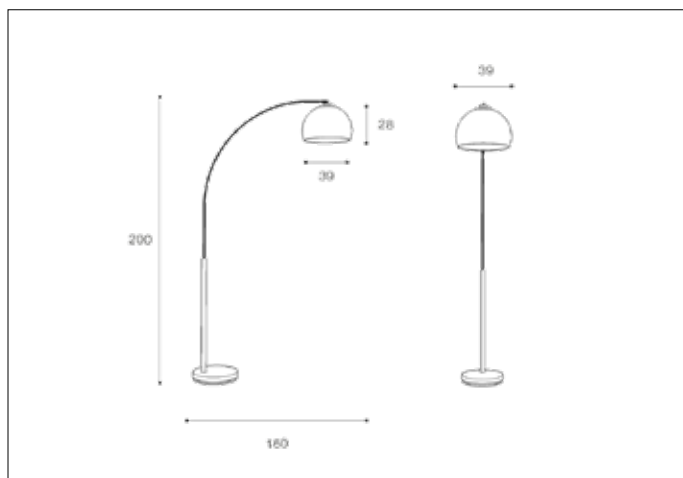

AZzardo[®]
 LIGHTING

GIO

AZ0016, EAN 5901238400165

Dimensions height / width / length [cm] **Product Specifications**

Product	200 x 39 x 160
Mounting inlet:	N/A x N/A x N/A
Ceiling base:	N/A x N/A x N/A
Shades	28 x 39 x N/A

Line	DECORATIVE
Type	Floor
Type of track	N/A
Colour	White / Chrome
Material	Metal / PC / Marble
Light source	1
Type of socket	E27
Lumens	N/A
Kelvins	N/A
Beam angle	N/A
Dimmable	N/A
CCT	N/A
RGB	N/A
RA	N/A
App remote control	N/A
Remote control	N/A
Voltage	230V
Power	max LED 60W
Switch location	On the wire
Protection class	IP20
Tilt	N/A
Rotation	N/A

Shipping info height / width / length [cm]

BOX 1:	32 x 42 x 42,5
BOX 2:	118 x 25,5 x 8,5
BOX 3:	12 x 45 x 45
Net weight [kg]	19
Gross weight [kg]	20,5

Energy efficiency

Azzardo Sp. z o.o.
 ul. Strzeszyńska 33 60-479 Poznań,
 NIP: 929-185-75-07