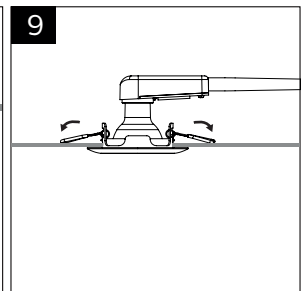

WARNING:

01 Please read this manual before you start to install the fixture.

02 Switch OFF the power supply before the installation or maintenance to avoid electrical shock.

ATTENTION: In B manual, you will find all the explanations with numeric reference to the icons respectively in front of these safety instructions.

3241 662 21882

© 2024 Signify Holding
©ignify

Philips and the Philips Shield Emblem are registered trademarks of Koninklijke Philips N.V.