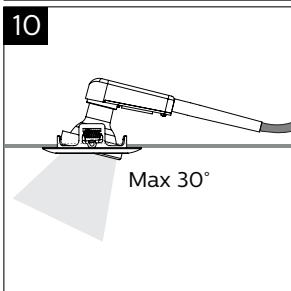

WARNING:

01 Please read this manual before you start to install the fixture.

02 Switch OFF the power supply before the installation or maintenance to avoid electrical shock.

ATTENTION: In B manual, you will find all the explanations with numeric reference to the icons respectively in front of these safety instructions.

3241 662 21882

© 2024 Signify Holding
©ignify

Philips and the Philips Shield Emblem are registered trademarks of Koninklijke Philips N.V.