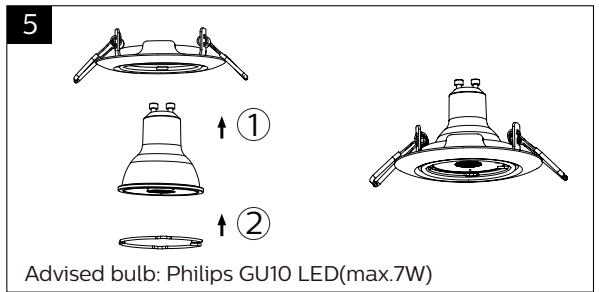

WARNING:

01 Please read this manual before you start to install the fixture.

02 Switch OFF the power supply before the installation or maintenance to avoid electrical shock.

ATTENTION: In B manual, you will find all the explanations with numeric reference to the icons respectively in front of these safety instructions.

3241 662 21882

© 2024 Signify Holding
©ignify

Philips and the Philips Shield Emblem are registered trademarks of Koninklijke Philips N.V.