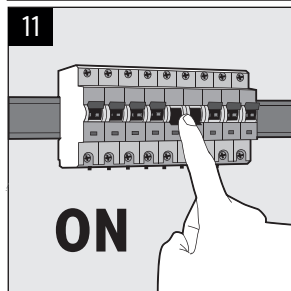

WARNING:

01 Please read this manual before you start to install the fixture.

02 Switch OFF the power supply before the installation or maintenance to avoid electrical shock.

ATTENTION: In B manual, you will find all the explanations with numeric reference to the icons respectively in front of these safety instructions.

3241 662 21882

© 2024 Signify Holding
©ignify

Philips and the Philips Shield Emblem are registered trademarks of Koninklijke Philips N.V.