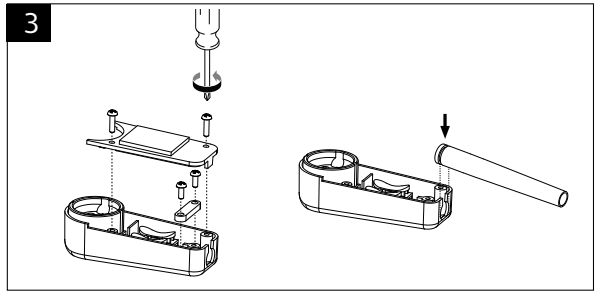

### Mounting Instruction

Model name	Product description	Tilt angle (°)	Dimension A*B, C(mm)	Cut Out D(mm)	Weight (kg)
9290046693	Peridot Rec Kit Rd Aj 7W WH	30	Ø90*27, 61	Ø68-75	0.094
9290046530	Peridot Rec Kit Rd Aj 7W BL				
9290046694	Peridot Rec Kit Rd Aj 7W NL				
9290046695	Peridot Rec Kit Sq Aj 7W WH				
9290046696	Peridot Rec Kit Sq Aj 7W BL	30	Ø90*26, 61	Ø68-75	0.104
9290046697	Peridot Rec Kit Sq Aj 7W NL				
9290046698	Peridot Rec Kit Rd 7W WH	n/a	Ø83*31, 63	Ø55-68	0.088
9290046699	Peridot Rec Kit Rd 7W BL				
9290046700	Peridot Rec Kit Rd 7W NL				

Unit: mm

**WARNING:**

01 Please read this manual before you start to install the fixture.

02 Switch OFF the power supply before the installation or maintenance to avoid electrical shock.

**ATTENTION:** In B manual, you will find all the explanations with numeric reference to the icons respectively in front of these safety instructions.