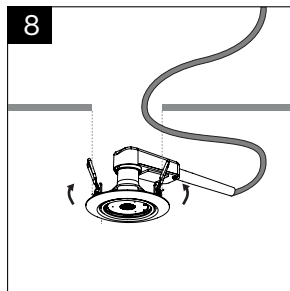

## Peridot Recessed spotlight

### Mounting Instruction

Model name	Product description	Tilt angle (°)	Dimension A*B, C(mm)	Cut Out D(mm)	Weight (kg)
9290046693	Peridot Rec Kit Rd Aj 7W WH	30	Ø90*27, 61	Ø68-75	0.094
9290046530	Peridot Rec Kit Rd Aj 7W BL				
9290046694	Peridot Rec Kit Rd Aj 7W NL				
9290046695	Peridot Rec Kit Sq Aj 7W WH				
9290046696	Peridot Rec Kit Sq Aj 7W BL	30	Ø90*26, 61	Ø68-75	0.104
9290046697	Peridot Rec Kit Sq Aj 7W NL				
9290046698	Peridot Rec Kit Rd 7W WH	n/a	Ø83*31, 63	Ø55-68	0.088
9290046699	Peridot Rec Kit Rd 7W BL				
9290046700	Peridot Rec Kit Rd 7W NL				

Unit: mm

**WARNING:**

01 Please read this manual before you start to install the fixture.

02 Switch OFF the power supply before the installation or maintenance to avoid electrical shock.

**ATTENTION:** In B manual, you will find all the explanations with numeric reference to the icons respectively in front of these safety instructions.