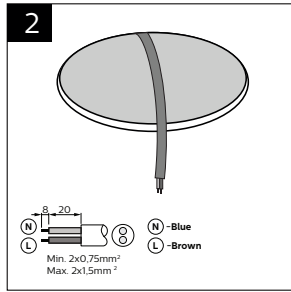

WARNING:

01 Please read this manual before you start to install the fixture.

02 Switch OFF the power supply before the installation or maintenance to avoid electrical shock.

ATTENTION: In B manual, you will find all the explanations with numeric reference to the icons respectively in front of these safety instructions.

3241 662 21882

© 2024 Signify Holding
©ignify

Philips and the Philips Shield Emblem are registered trademarks of Koninklijke Philips N.V.