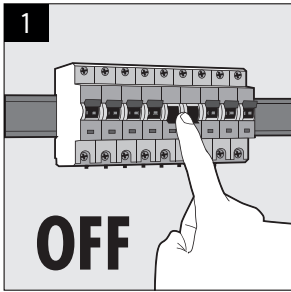

WARNING:

01 Please read this manual before you start to install the fixture.

02 Switch OFF the power supply before the installation or maintenance to avoid electrical shock.

ATTENTION: In B manual, you will find all the explanations with numeric reference to the icons respectively in front of these safety instructions.

3241 662 21882

© 2024 Signify Holding
©ignify

Philips and the Philips Shield Emblem are registered trademarks of Koninklijke Philips N.V.