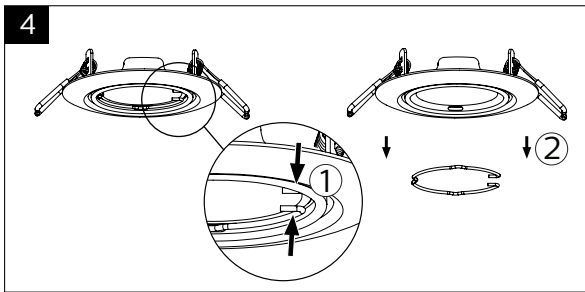

WARNING:

01 Please read this manual before you start to install the fixture.

02 Switch OFF the power supply before the installation or maintenance to avoid electrical shock.

ATTENTION: In B manual, you will find all the explanations with numeric reference to the icons respectively in front of these safety instructions.

3241 662 21882

© 2024 Signify Holding
©ignify

Philips and the Philips Shield Emblem are registered trademarks of Koninklijke Philips N.V.