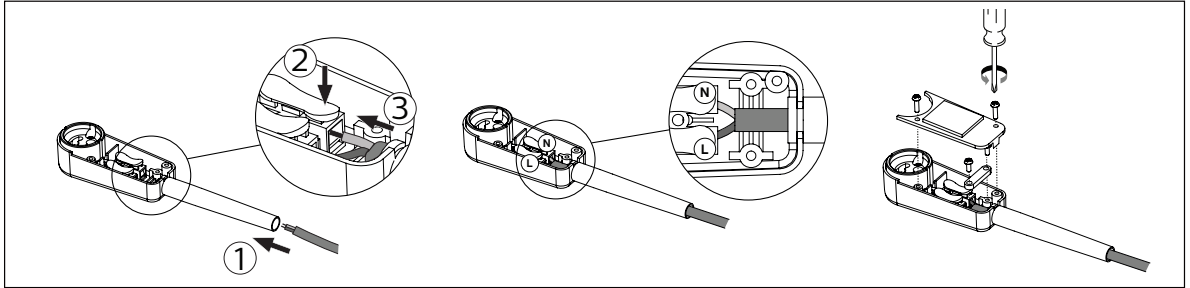

### Mounting Instruction

Model name	Product description	Tilt angle (°)	Dimension A*B, C(mm)	Cut Out D(mm)	Weight (kg)
9290046693	Peridot Rec Kit Rd Aj 7W WH	30	Ø90*27, 61	Ø68-75	0.094
9290046530	Peridot Rec Kit Rd Aj 7W BL				
9290046694	Peridot Rec Kit Rd Aj 7W NL				
9290046695	Peridot Rec Kit Sq Aj 7W WH				
9290046696	Peridot Rec Kit Sq Aj 7W BL	30	Ø90*26, 61	Ø68-75	0.104
9290046697	Peridot Rec Kit Sq Aj 7W NL				
9290046698	Peridot Rec Kit Rd 7W WH	n/a	Ø83*31, 63	Ø55-68	0.088
9290046699	Peridot Rec Kit Rd 7W BL				
9290046700	Peridot Rec Kit Rd 7W NL				

Unit: mm

**WARNING:**

01 Please read this manual before you start to install the fixture.

02 Switch OFF the power supply before the installation or maintenance to avoid electrical shock.

**ATTENTION:** In B manual, you will find all the explanations with numeric reference to the icons respectively in front of these safety instructions.