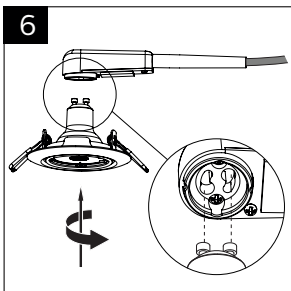

### Mounting Instruction

Model name	Product description	Tilt angle (°)	Dimension A*B, C(mm)	Cut Out D(mm)	Weight (kg)
9290046693	Peridot Rec Kit Rd Aj 7W WH	30	Ø90*27, 61	Ø68-75	0.094
9290046530	Peridot Rec Kit Rd Aj 7W BL				
9290046694	Peridot Rec Kit Rd Aj 7W NL				
9290046695	Peridot Rec Kit Sq Aj 7W WH				
9290046696	Peridot Rec Kit Sq Aj 7W BL	30	Ø90*26, 61	Ø68-75	0.104
9290046697	Peridot Rec Kit Sq Aj 7W NL				
9290046698	Peridot Rec Kit Rd 7W WH	n/a	Ø83*31, 63	Ø55-68	0.088
9290046699	Peridot Rec Kit Rd 7W BL				
9290046700	Peridot Rec Kit Rd 7W NL				

Unit: mm

**WARNING:**

01 Please read this manual before you start to install the fixture.

02 Switch OFF the power supply before the installation or maintenance to avoid electrical shock.

**ATTENTION:** In B manual, you will find all the explanations with numeric reference to the icons respectively in front of these safety instructions.