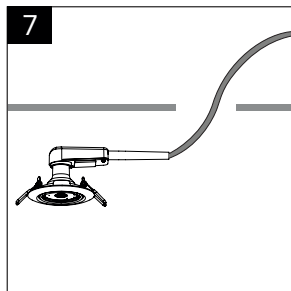

WARNING:

01 Please read this manual before you start to install the fixture.

02 Switch OFF the power supply before the installation or maintenance to avoid electrical shock.

ATTENTION: In B manual, you will find all the explanations with numeric reference to the icons respectively in front of these safety instructions.

3241 662 21882

© 2024 Signify Holding
©ignify

Philips and the Philips Shield Emblem are registered trademarks of Koninklijke Philips N.V.