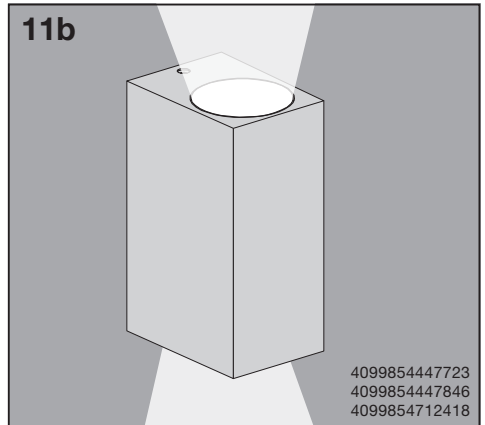

LEDVANCE SASU
CQM, 5 rue d'Altorf
67120 Molsheim France
www.ledvance.com

© LEDVANCE Ltd, Sterling House,
810 Mandarin Court, Warrington,
Cheshire, WA1 1GG, United Kingdom

G11219092
10.09.2025