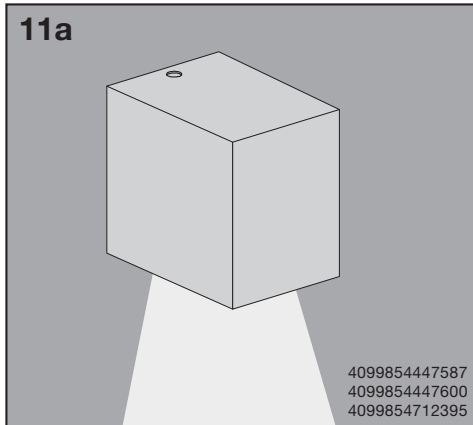

LEDVANCE SASU
CQM, 5 rue d'Altorf
67120 Molsheim France
www.ledvance.com

© LEDVANCE Ltd, Sterling House,
810 Mandarin Court, Warrington,
Cheshire, WA1 1GG, United Kingdom

G11219092
10.09.2025