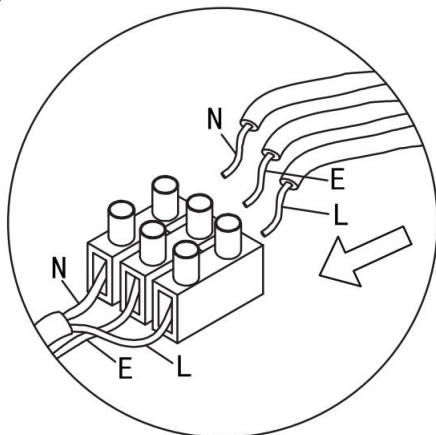

①

②

③

1xE27 40W

Model: T163-01-C

Collection: Pendant

Series: Irving

Wall Lamps