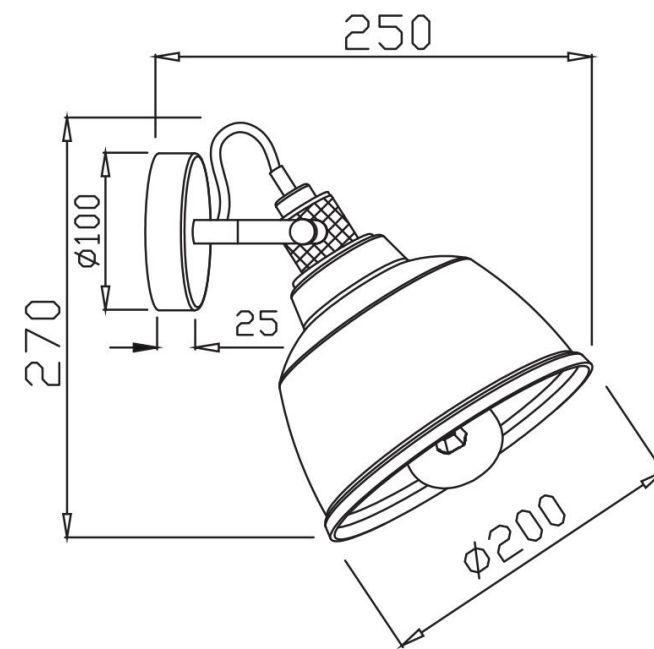

①

②

③

1xE27 40W

Model: T163-01-C

Collection: Pendant

Series: Irving

Wall Lamps