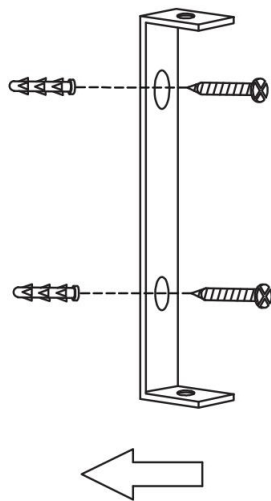

①

②

③

1xE27 40W

Model: T163-01-C

Collection: Pendant

Series: Irving

Wall Lamps