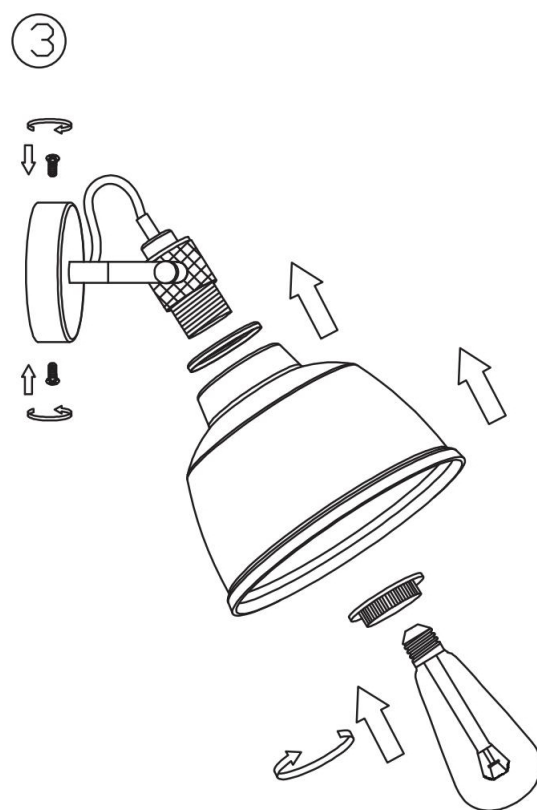

①

②

③

1xE27 40W

Model: T163-01-C

Collection: Pendant

Series: Irving

Wall Lamps