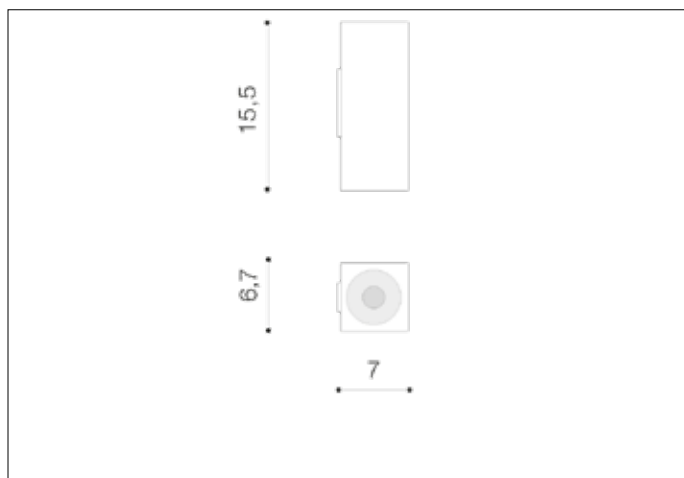

AZzardo[®]
LIGHTING

VELIA S 2 WH
AZ4403, EAN 5901238444039

Dimensions height / width / length [cm] Product Specifications

Product	15,5 x 6,7 x 7
Mounting inlet:	N/A x N/A x N/A
Ceiling base:	N/A x N/A x N/A
Shades	N/A x N/A x N/A

Line	DECORATIVE
Type	Wall
Type of track	N/A
Colour	White
Material	Metal
Light source	2
Type of socket	GU10
Lumens	N/A
Kelvins	N/A
Beam angle	N/A
Dimmable	N/A
CCT	N/A
RGB	N/A
RA	N/A
App remote control	N/A
Remote control	N/A
Voltage	230V
Power	max LED 50W
Switch location	N/A
Protection class	IP20
Tilt	N/A
Rotation	N/A

Shipping info height / width / length [cm]

BOX 1:	16,5 x 7,5 x 7,5
BOX 2:	N/A x N/A x N/A
BOX 3:	N/A x N/A x N/A
Net weight [kg]	0,32
Gross weight [kg]	0,38

Energy efficiency

N/A

Azzardo Sp. z o.o.
ul. Strzeszyńska 33 60-479 Poznań,
NIP: 929-185-75-07