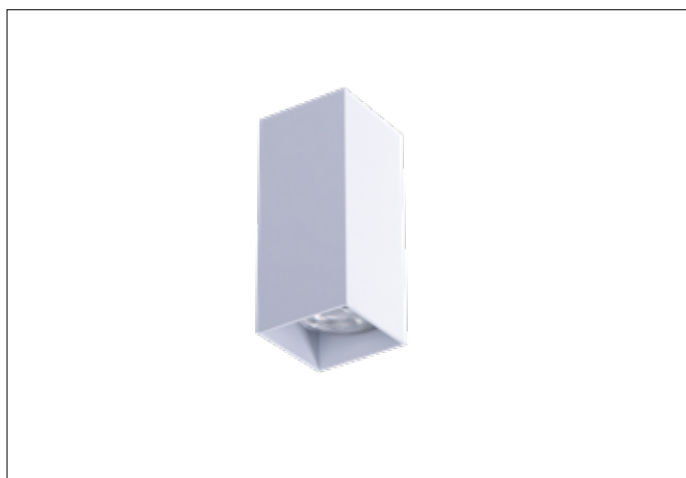

AZzardo[®]
LIGHTING

VELIA S 2 WH
AZ4403, EAN 5901238444039

Dimensions height / width / length [cm] Product Specifications

Product	15,5 x 6,7 x 7
Mounting inlet:	N/A x N/A x N/A
Ceiling base:	N/A x N/A x N/A
Shades	N/A x N/A x N/A

Line	DECORATIVE
Type	Wall
Type of track	N/A
Colour	White
Material	Metal
Light source	2
Type of socket	GU10
Lumens	N/A
Kelvins	N/A
Beam angle	N/A
Dimmable	N/A
CCT	N/A
RGB	N/A
RA	N/A
App remote control	N/A
Remote control	N/A
Voltage	230V
Power	max LED 50W
Switch location	N/A
Protection class	IP20
Tilt	N/A
Rotation	N/A