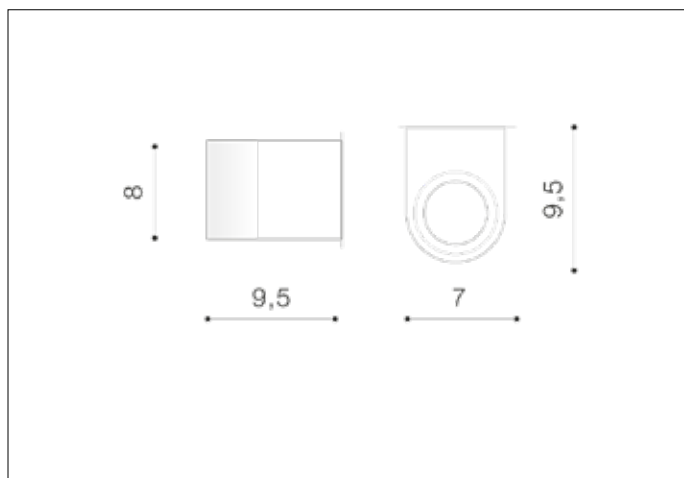

AZzardo[®]
 LIGHTING

 RIMINI 1 BK
 AZ4265, EAN 5901238442653

Dimensions height / width / length [cm] **Product Specifications**

Product	8 x 7 x 9,5
Mounting inlet:	N/A x N/A x N/A
Ceiling base:	N/A x N/A x N/A
Shades	N/A x N/A x N/A

Line	DECORATIVE
Type	Wall
Type of track	N/A
Colour	Black
Material	Metal / Glass
Light source	1
Type of socket	GU10
Lumens	N/A
Kelvins	N/A
Beam angle	N/A
Dimmable	N/A
CCT	N/A
RGB	N/A
RA	N/A
App remote control	N/A
Remote control	N/A
Voltage	230V
Power	max LED 35W
Switch location	N/A
Protection class	IP54
Tilt	N/A
Rotation	N/A

Shipping info height / width / length [cm]

BOX 1:	9 x 10,5 x 8
BOX 2:	N/A x N/A x N/A
BOX 3:	N/A x N/A x N/A
Net weight [kg]	0,3
Gross weight [kg]	0,35

Energy efficiency

N/A

 Azzardo Sp. z o.o.
 ul. Strzeszyńska 33 60-479 Poznań,
 NIP: 929-185-75-07