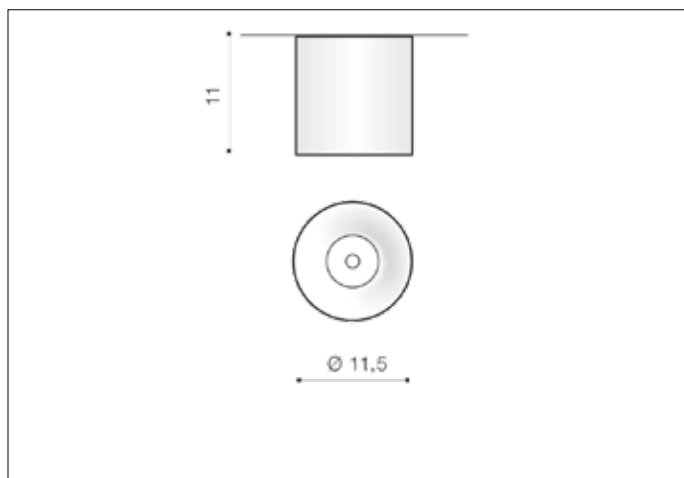

AZzardo[®]
LIGHTING

MANE 30W BK
AZ4156, EAN 5901238441564

Dimensions height / width / length [cm] Product Specifications

| | |
|-----------------|-----------------|
| Product | 11 x 11,5 x N/A |
| Mounting inlet: | N/A x N/A x N/A |
| Ceiling base: | N/A x N/A x N/A |
| Shades | N/A x N/A x N/A |

| | |
|--------------------|-------------------|
| Line | TECHNICAL |
| Type | Exposed Downlight |
| Type of track | N/A |
| Colour | Black |
| Material | Metal |
| Light source | 1 |
| Type of socket | LED INTEGRATED |
| Lumens | N/A |
| Kelvins | 3000 |
| Beam angle | N/A |
| Dimmable | N/A |
| CCT | N/A |
| RGB | N/A |
| RA | ? 80 |
| App remote control | N/A |
| Remote control | N/A |
| Voltage | 230V |
| Power | 30W |
| Switch location | N/A |
| Protection class | IP20 |
| Tilt | N/A |
| Rotation | N/A |

Shipping info height / width / length [cm]

| | |
|-------------------|--------------------|
| BOX 1: | 12,5 x 12,5 x 12,5 |
| BOX 2: | N/A x N/A x N/A |
| BOX 3: | N/A x N/A x N/A |
| Net weight [kg] | 0,6 |
| Gross weight [kg] | 0,66 |