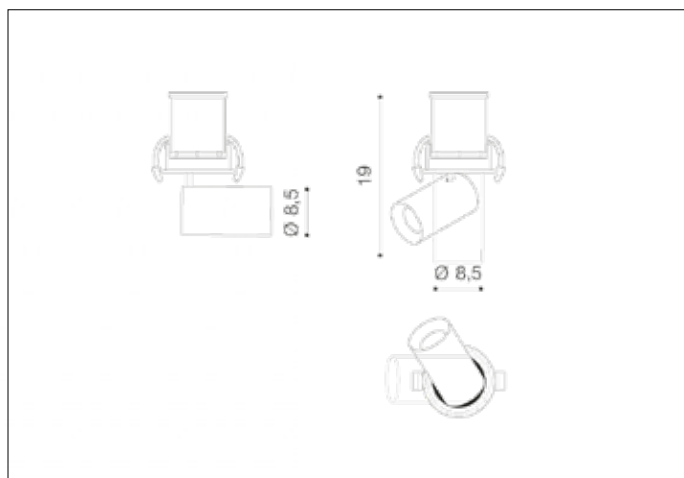

AZzardo[®]
 LIGHTING

 LUNA 7W WHITE
 AZ3396, EAN 5901238433965

Dimensions height / width / length [cm] **Product Specifications**

Product	19 x 8,5 x N/A
Mounting inlet:	9,3 x 7 x N/A
Ceiling base:	N/A x N/A x N/A
Shades	8,6 x 5 x N/A

Line	TECHNICAL
Type	Downlight
Type of track	N/A
Colour	White / Black
Material	Aluminium / Acryl
Light source	1
Type of socket	LED INTEGRATED
Lumens	505
Kelvins	3000
Beam angle	28°
Dimmable	N/A
CCT	N/A
RGB	N/A
RA	? 90
App remote control	N/A
Remote control	N/A
Voltage	230V
Power	7W
Switch location	N/A
Protection class	IP20
Tilt	90°
Rotation	360°

Shipping info height / width / length [cm]

BOX 1:	15 x 10 x 10
BOX 2:	N/A x N/A x N/A
BOX 3:	N/A x N/A x N/A
Net weight [kg]	0,44
Gross weight [kg]	0,49

Energy efficiency

 Azzardo Sp. z o.o.
 ul. Strzeszyńska 33 60-479 Poznań,
 NIP: 929-185-75-07