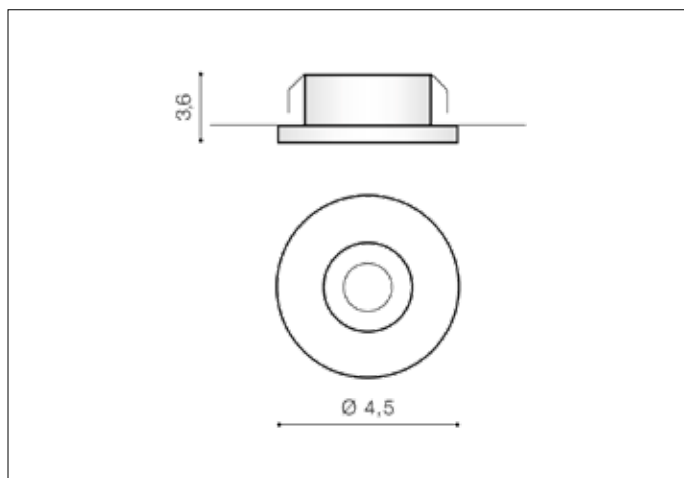

AZzardo[®]
LIGHTING

FILL R 4000K BLACK
AZ3382, EAN 5901238433828

Dimensions height / width / length [cm] Product Specifications

Product	3,6 x 4,5 x N/A
Mounting inlet:	3,3 x 4 x N/A
Ceiling base:	N/A x N/A x N/A
Shades	N/A x N/A x N/A

Line	TECHNICAL
Type	Downlight
Type of track	N/A
Colour	Black
Material	Aluminium
Light source	1
Type of socket	LED INTEGRATED
Lumens	425
Kelvins	4000
Beam angle	N/A
Dimmable	N/A
CCT	N/A
RGB	N/A
RA	N/A
App remote control	N/A
Remote control	N/A
Voltage	230V
Power	5W
Switch location	N/A
Protection class	IP20
Tilt	N/A
Rotation	N/A

Shipping info height / width / length [cm]

BOX 1:	7 x 11,5 x 7
BOX 2:	N/A x N/A x N/A
BOX 3:	N/A x N/A x N/A
Net weight [kg]	0,12
Gross weight [kg]	0,15

Energy efficiency

Azzardo Sp. z o.o.
ul. Strzeszyńska 33 60-479 Poznań,
NIP: 929-185-75-07