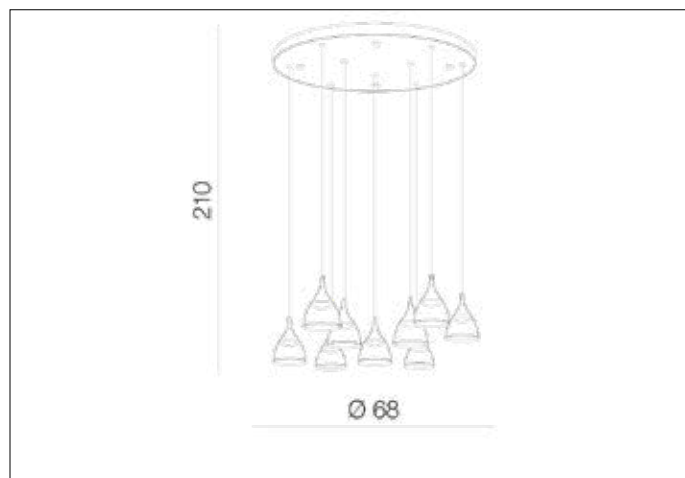

AZzardo[®]
LIGHTING

DALMATIA 9 WHITE
AZ3144, EAN 5901238431442

Dimensions height / width / length [cm] Product Specifications

Product	210 x 68 x N/A
Mounting inlet:	N/A x N/A x N/A
Ceiling base:	4,5 x 68 x N/A
Shades	15 x 9,5 x N/A

Line	DECORATIVE
Type	Pendant
Type of track	N/A
Colour	White
Material	Aluminium / Acryl
Light source	9
Type of socket	LED INTEGRATED
Lumens	3880
Kelvins	3000
Beam angle	N/A
Dimmable	YES
CCT	N/A
RGB	N/A
RA	N/A
App remote control	N/A
Remote control	N/A
Voltage	230V
Power	45W
Switch location	N/A
Protection class	IP20
Tilt	N/A
Rotation	N/A

Shipping info height / width / length [cm]

BOX 1:	27 x 76 x 75
BOX 2:	N/A x N/A x N/A
BOX 3:	N/A x N/A x N/A
Net weight [kg]	10,8
Gross weight [kg]	12

Energy efficiency

Azzardo Sp. z o.o.
ul. Strzeszyńska 33 60-479 Poznań,
NIP: 929-185-75-07