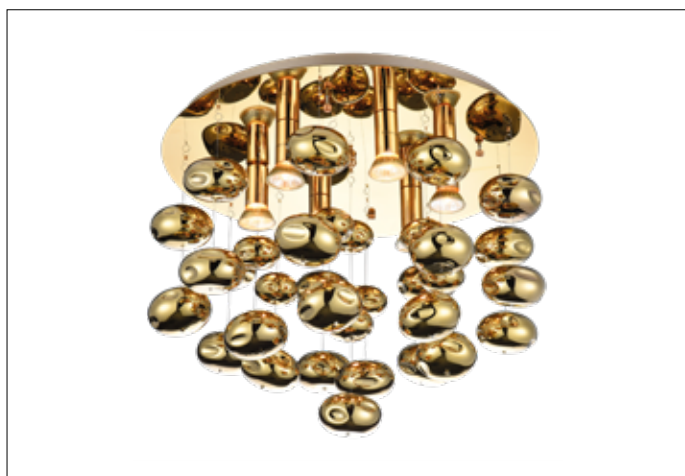

AZzardo[®]
 LIGHTING

LUVIA GOLD

AZ3072, EAN 5901238430728

Dimensions height / width / length [cm] **Product Specifications**

Product	40 x 50 x N/A
Mounting inlet:	N/A x N/A x N/A
Ceiling base:	2,5 x 48 x N/A
Shades	N/A x N/A x N/A

Line	DECORATIVE
Type	Top / Pendant
Type of track	N/A
Colour	Gold
Material	Metal / Chrome / Glass
Light source	6
Type of socket	GU10
Lumens	N/A
Kelvins	N/A
Beam angle	N/A
Dimmable	N/A
CCT	N/A
RGB	N/A
RA	N/A
App remote control	N/A
Remote control	N/A
Voltage	230V
Power	max LED 40W
Switch location	N/A
Protection class	IP20
Tilt	N/A
Rotation	N/A