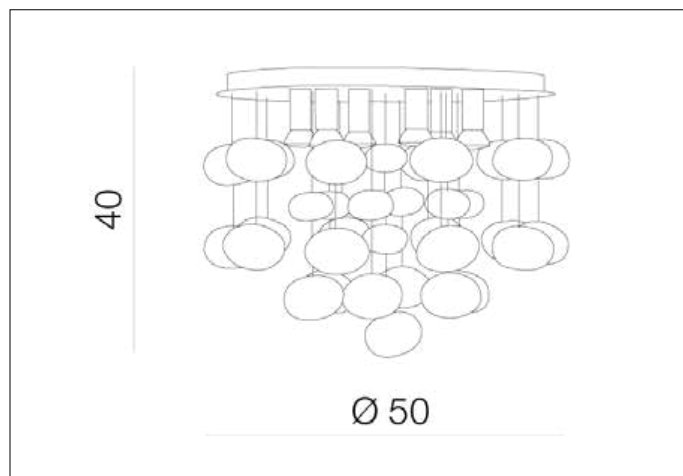

AZzardo[®]
 LIGHTING

LUVIA GOLD

AZ3072, EAN 5901238430728

Dimensions height / width / length [cm] **Product Specifications**

Product	40 x 50 x N/A
Mounting inlet:	N/A x N/A x N/A
Ceiling base:	2,5 x 48 x N/A
Shades	N/A x N/A x N/A

Line	DECORATIVE
Type	Top / Pendant
Type of track	N/A
Colour	Gold
Material	Metal / Chrome / Glass
Light source	6
Type of socket	GU10
Lumens	N/A
Kelvins	N/A
Beam angle	N/A
Dimmable	N/A
CCT	N/A
RGB	N/A
RA	N/A
App remote control	N/A
Remote control	N/A
Voltage	230V
Power	max LED 40W
Switch location	N/A
Protection class	IP20
Tilt	N/A
Rotation	N/A

Shipping info height / width / length [cm]

BOX 1:	24 x 53 x 53
BOX 2:	N/A x N/A x N/A
BOX 3:	N/A x N/A x N/A
Net weight [kg]	3,6
Gross weight [kg]	4

Energy efficiency

Azzardo Sp. z o.o.
 ul. Strzeszyńska 33 60-479 Poznań,
 NIP: 929-185-75-07