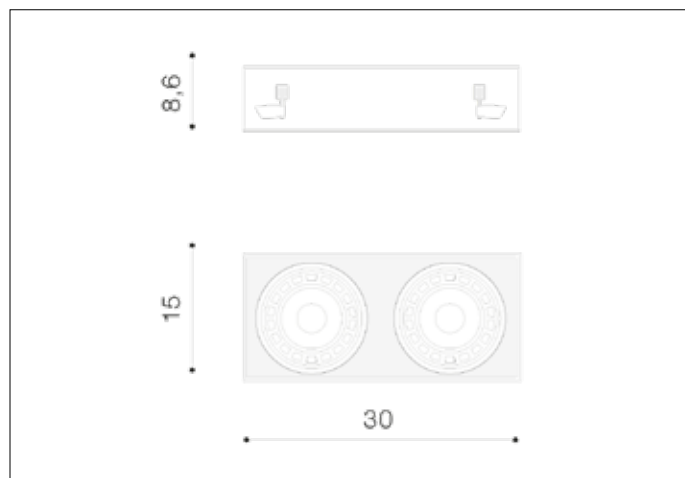

**AZzardo**<sup>®</sup>  
 LIGHTING

 NOVA 2 GIPS WHITE/WHITE  
 AZ2934, EAN 5901238429340

**Dimensions** height / width / length [cm] **Product Specifications**

Product	8,6 x 30 x 15
Mounting inlet:	N/A x 30,2 x 15,2
Ceiling base:	N/A x N/A x N/A
Shades	N/A x N/A x N/A

Line	TECHNICAL
Type	Downlight
Type of track	N/A
Colour	White / White
Material	Metal
Light source	2
Type of socket	ES111 ~ GU10
Lumens	N/A
Kelvins	N/A
Beam angle	N/A
Dimmable	N/A
CCT	N/A
RGB	N/A
RA	N/A
App remote control	N/A
Remote control	N/A
Voltage	230V
Power	max LED 40 ~ 50W
Switch location	N/A
Protection class	IP20
Tilt	45°
Rotation	N/A

**Shipping info** height / width / length [cm]

BOX 1:	31 x 16 x 9,5
BOX 2:	N/A x N/A x N/A
BOX 3:	N/A x N/A x N/A
Net weight [kg]	1,3
Gross weight [kg]	1,4

**Energy efficiency**

N/A

 Azzardo Sp. z o.o.  
 ul. Strzeszyńska 33 60-479 Poznań,  
 NIP: 929-185-75-07