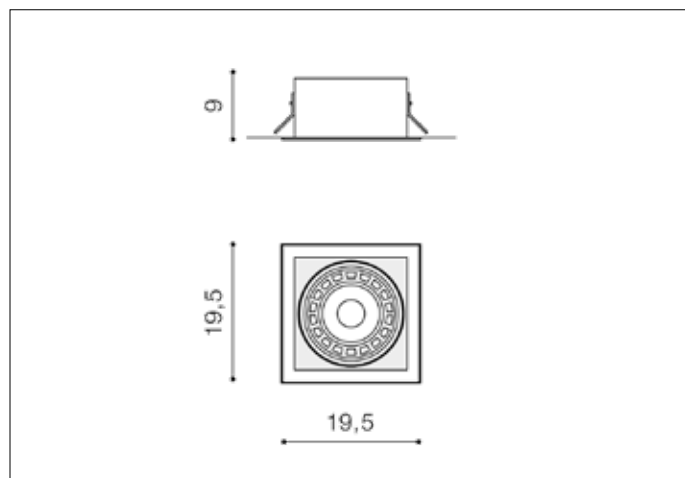

AZzardo[®]
LIGHTING

NOVA WHITE/WHITE
AZ2870, EAN 5901238428701

Dimensions height / width / length [cm] Product Specifications

Product	9 x 19,5 x 19,5
Mounting inlet:	N/A x 15 x 15
Ceiling base:	N/A x N/A x N/A
Shades	N/A x N/A x N/A

Line	TECHNICAL
Type	Downlight
Type of track	N/A
Colour	White / White
Material	Metal
Light source	1
Type of socket	ES111 ~ GU10
Lumens	N/A
Kelvins	N/A
Beam angle	N/A
Dimmable	N/A
CCT	N/A
RGB	N/A
RA	N/A
App remote control	N/A
Remote control	N/A
Voltage	230V
Power	max LED 40 ~ 50W
Switch location	N/A
Protection class	IP20
Tilt	45°
Rotation	N/A

Shipping info height / width / length [cm]

BOX 1:	20 x 20 x 9,5
BOX 2:	N/A x N/A x N/A
BOX 3:	N/A x N/A x N/A
Net weight [kg]	0,8
Gross weight [kg]	0,9

Energy efficiency

Azzardo Sp. z o.o.
ul. Strzeszyńska 33 60-479 Poznań,
NIP: 929-185-75-07