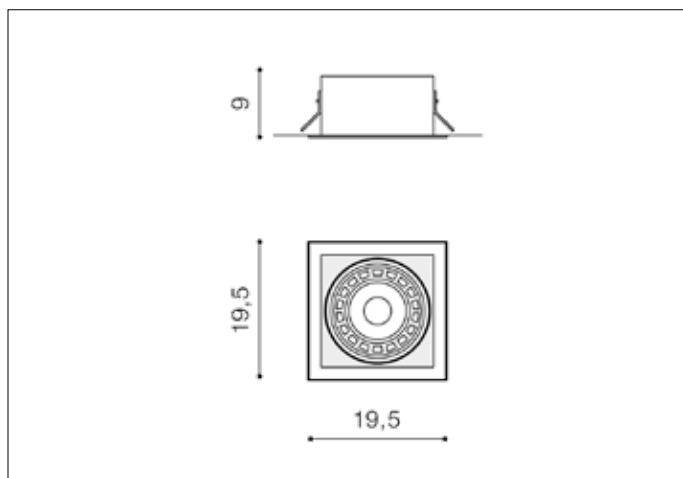

AZzardo[®]
LIGHTING

NOVA BLACK/BLACK
AZ2869, EAN 5901238428695

Dimensions height / width / length [cm] Product Specifications

Product	9 x 19,5 x 19,5
Mounting inlet:	N/A x 15 x 15
Ceiling base:	N/A x N/A x N/A
Shades	N/A x N/A x N/A

Line	TECHNICAL
Type	Downlight
Type of track	N/A
Colour	Black / Black
Material	Metal
Light source	1
Type of socket	ES111 ~ GU10
Lumens	N/A
Kelvins	N/A
Beam angle	N/A
Dimmable	N/A
CCT	N/A
RGB	N/A
RA	N/A
App remote control	N/A
Remote control	N/A
Voltage	230V
Power	max LED 40 ~ 50W
Switch location	N/A
Protection class	IP20
Tilt	45°
Rotation	N/A

Shipping info height / width / length [cm]

BOX 1:	20 x 20 x 9,5
BOX 2:	N/A x N/A x N/A
BOX 3:	N/A x N/A x N/A
Net weight [kg]	0,8
Gross weight [kg]	0,9

Energy efficiency

Azzardo Sp. z o.o.
ul. Strzeszyńska 33 60-479 Poznań,
NIP: 929-185-75-07