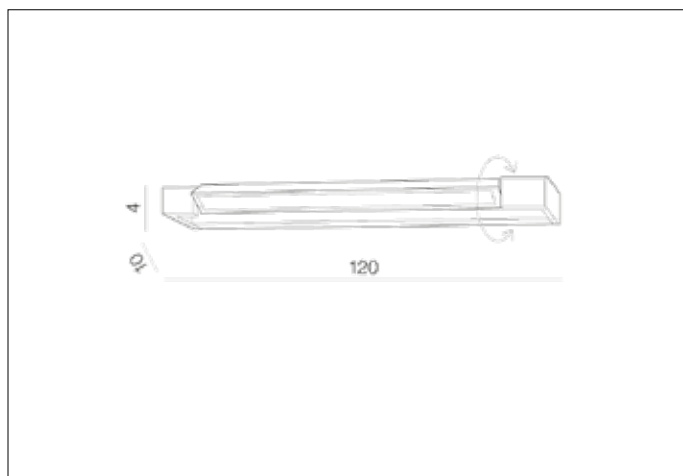

AZzardo[®]
LIGHTING

DALI 120 4000K WHITE
AZ2797, EAN 5901238427971

Dimensions height / width / length [cm] Product Specifications

Product	4 x 120 x 10
Mounting inlet:	N/A x N/A x N/A
Ceiling base:	N/A x N/A x N/A
Shades	N/A x N/A x N/A

Line	DECORATIVE
Type	Wall
Type of track	N/A
Colour	White
Material	Aluminium
Light source	1
Type of socket	LED INTEGRATED
Lumens	4320
Kelvins	4000
Beam angle	N/A
Dimmable	N/A
CCT	N/A
RGB	N/A
RA	N/A
App remote control	N/A
Remote control	N/A
Voltage	230V
Power	36W
Switch location	N/A
Protection class	IP44
Tilt	350°
Rotation	N/A

Shipping info height / width / length [cm]

BOX 1:	9 x 127 x 17
BOX 2:	N/A x N/A x N/A
BOX 3:	N/A x N/A x N/A
Net weight [kg]	2,7
Gross weight [kg]	3

Energy efficiency

Azzardo Sp. z o.o.
ul. Strzeszyńska 33 60-479 Poznań,
NIP: 929-185-75-07