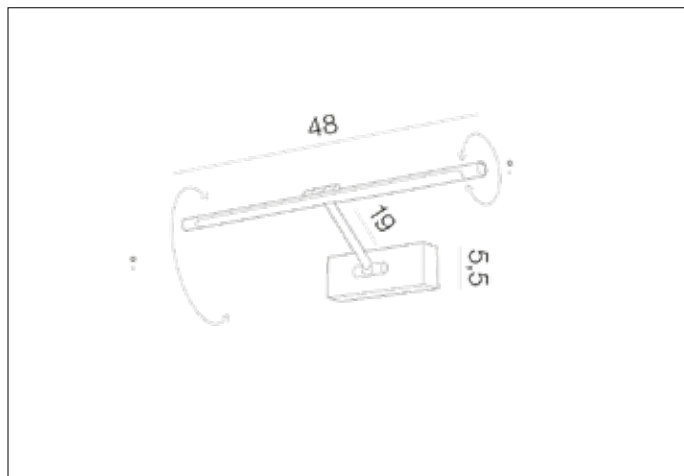

AZzardo[®]
LIGHTING

DAVINCI 48 BLACK CHROME
AZ2651, EAN 5901238426516

Dimensions height / width / length [cm] Product Specifications

Product	5,5 x 48 x 19
Mounting inlet:	N/A x N/A x N/A
Ceiling base:	N/A x N/A x N/A
Shades	1,6 x 48 x N/A

Line	DECORATIVE
Type	Wall
Type of track	N/A
Colour	Black / Chrome
Material	Metal / Acryl
Light source	1
Type of socket	LED INTEGRATED
Lumens	530
Kelvins	3000
Beam angle	N/A
Dimmable	N/A
CCT	N/A
RGB	N/A
RA	N/A
App remote control	N/A
Remote control	N/A
Voltage	230V
Power	8W
Switch location	N/A
Protection class	IP20
Tilt	160°
Rotation	180°

Shipping info height / width / length [cm]

BOX 1:	6 x 50 x 22
BOX 2:	N/A x N/A x N/A
BOX 3:	N/A x N/A x N/A
Net weight [kg]	0,7
Gross weight [kg]	0,8

Energy efficiency

Azzardo Sp. z o.o.
ul. Strzeszyńska 33 60-479 Poznań,
NIP: 929-185-75-07