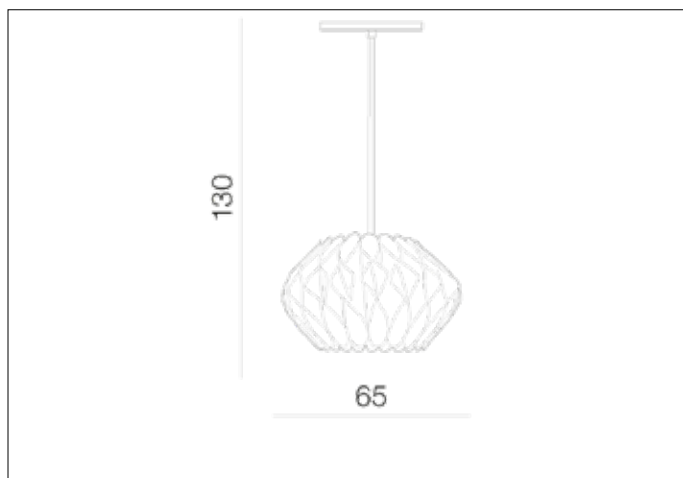

AZzardo[®]
LIGHTING

RUBEN L GREY
AZ2383, EAN 5901238423836

Dimensions height / width / length [cm] Product Specifications

Product	130 x 65 x N/A
Mounting inlet:	N/A x N/A x N/A
Ceiling base:	13 x 5,5 x N/A
Shades	40 x 65 x N/A

Line	DECORATIVE
Type	Pendant
Type of track	N/A
Colour	Grey
Material	Metal / Fabric
Light source	3
Type of socket	E27
Lumens	N/A
Kelvins	N/A
Beam angle	N/A
Dimmable	N/A
CCT	N/A
RGB	N/A
RA	N/A
App remote control	N/A
Remote control	N/A
Voltage	230V
Power	max LED 60W
Switch location	N/A
Protection class	IP20
Tilt	N/A
Rotation	N/A

Shipping info height / width / length [cm]

BOX 1:	27 x 42 x 43
BOX 2:	N/A x N/A x N/A
BOX 3:	N/A x N/A x N/A
Net weight [kg]	2,6
Gross weight [kg]	2,9

Energy efficiency

N/A

Azzardo Sp. z o.o.
ul. Strzeszyńska 33 60-479 Poznań,
NIP: 929-185-75-07